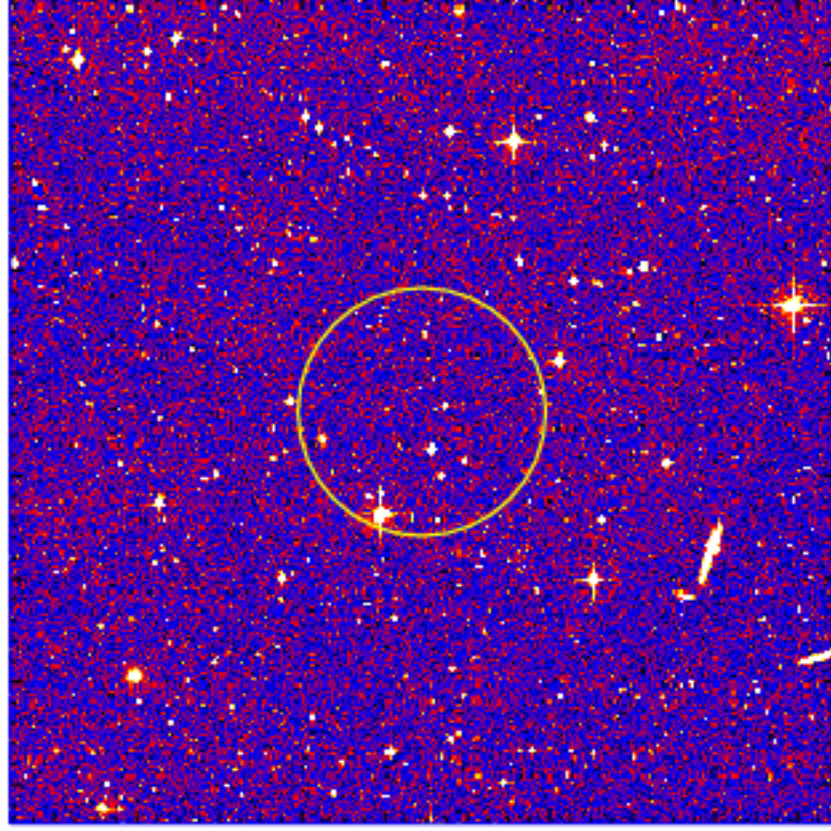

UVOT Finding Chart

OBSID 01002158000 / DATE-OBS 2020-10-27T01:09:36.7

22:00.0
24:00.0
26:00.0
28:00.0
-5:30:00.0
32:00.0
34:00.0
36:00.0
38:00.0
40:00.0

Dec (J2000)

20.0 10:24:00.0 40.0 23:20.0

RA (J2000)

5500