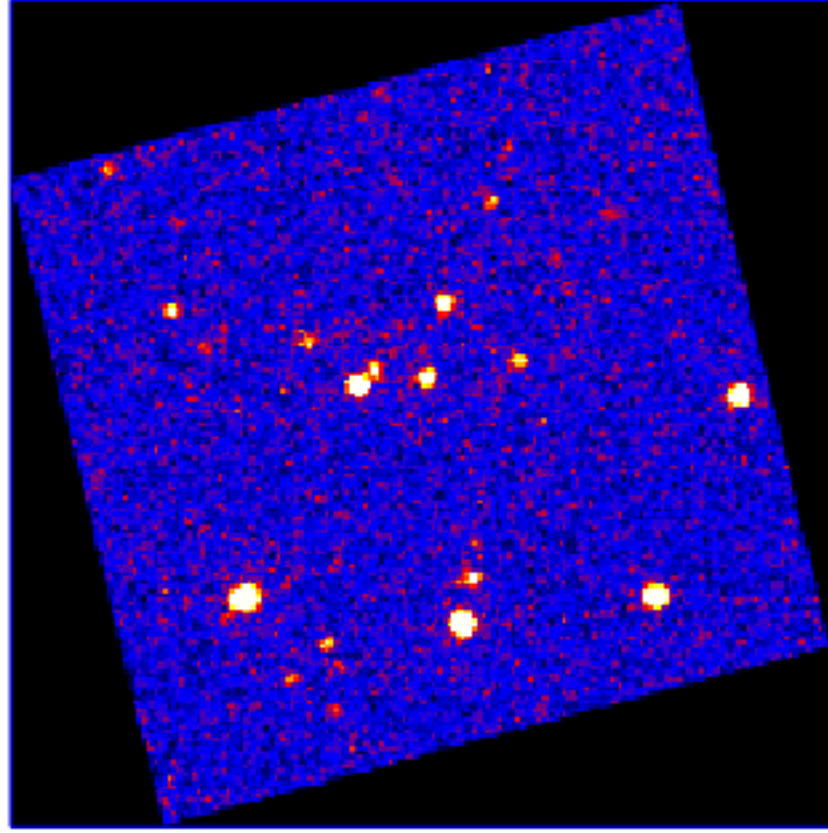

# UVOT Finding Chart

OBSID 01004219000 / DATE-OBS 2020-11-05T02:27:38.4

44:00.0

30.0

-6:45:00.0

30.0

46:00.0

30.0