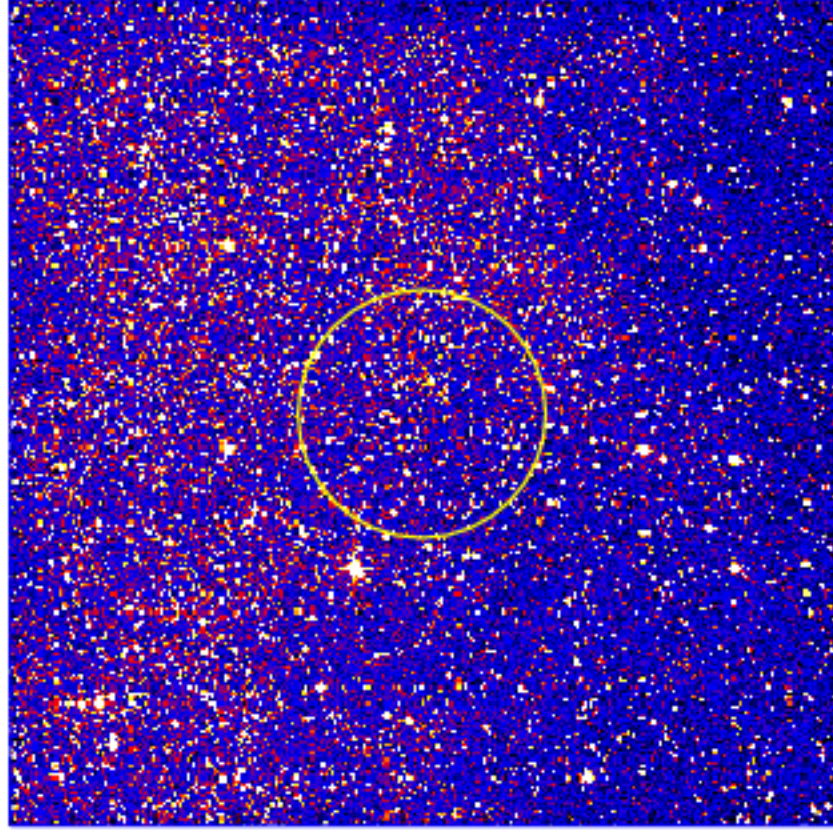

UVOT Finding Chart

OBSID 01005428000 / DATE-OBS 2020-11-11T09:49:59.5

36:00.0
38:00.0
40:00.0
42:00.0
44:00.0
46:00.0
48:00.0
-6:50:00.0
52:00.0
54:00.0

20.0 18:31:00.0 40.0 30:20.0

RA (J2000)