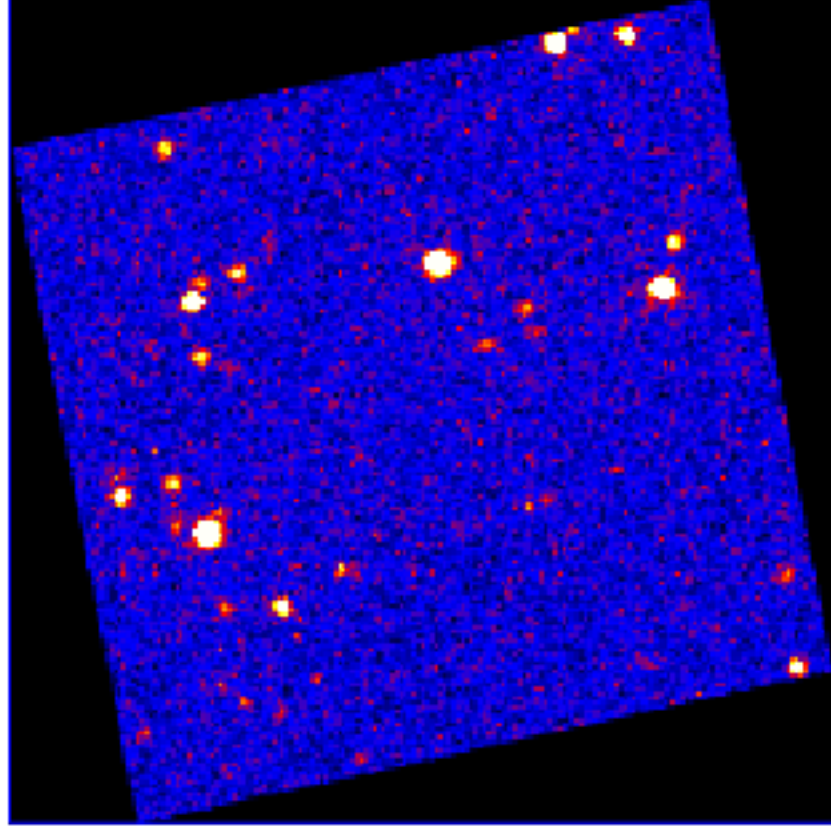

UVOT Finding Chart

OBSID 01005428000 / DATE-OBS 2020-11-11T09:49:59.5

43:30.0

44:00.0

30.0

-6:45:00.0

30.0

46:00.0