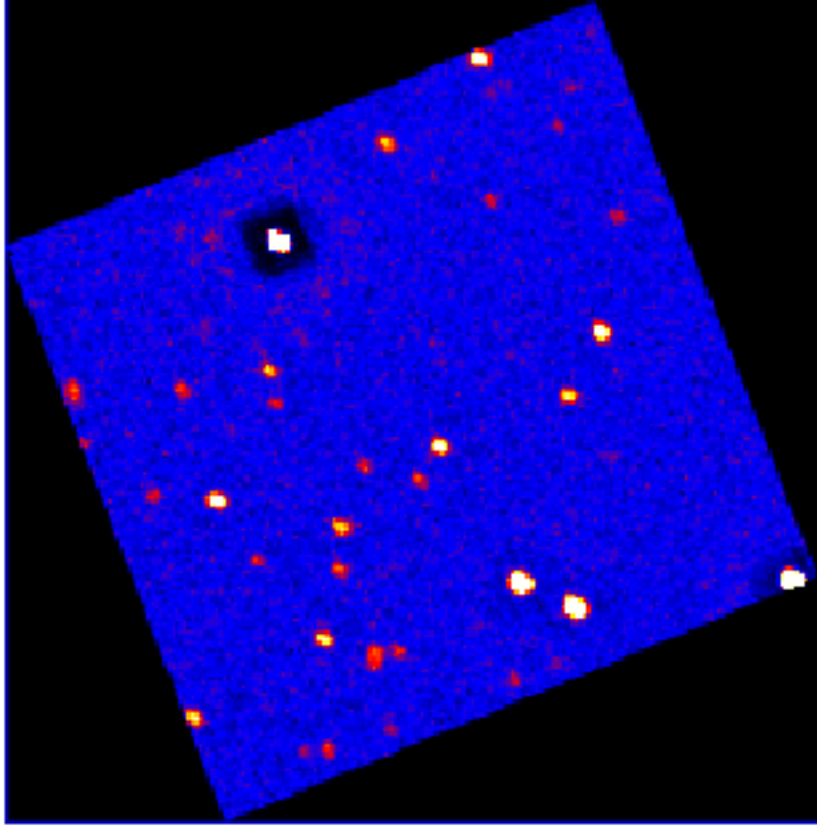

UVOT Finding Chart

OBSID 01013852000 / DATE-OBS 2020-12-21T07:11:49.0

23:00.0

30.0

-45:24:00.0

30.0

25:00.0

30.0