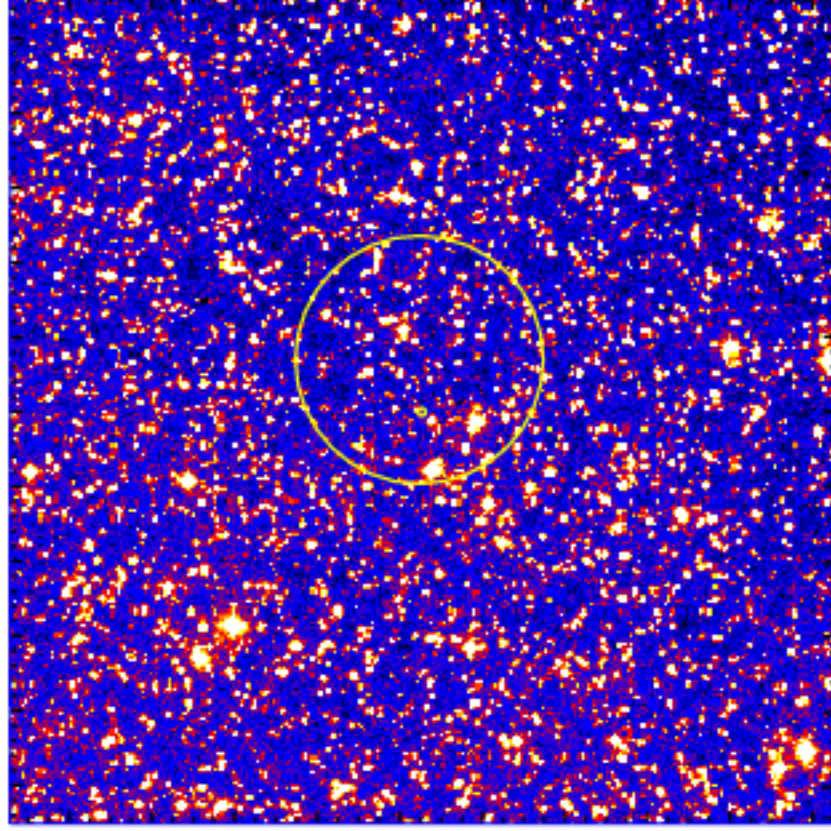

# UVOT Finding Chart

OBSID 01031636000 / DATE-OBS 2021-02-09T21:42:17.7

Dec (J2000)  
42:00.0  
40:00.0  
38:00.0  
36:00.0  
34:00.0  
32:00.0  
43:30:00.0  
28:00.0  
26:00.0  
24:00.0

21:53:00.0 30.0 52:00.0