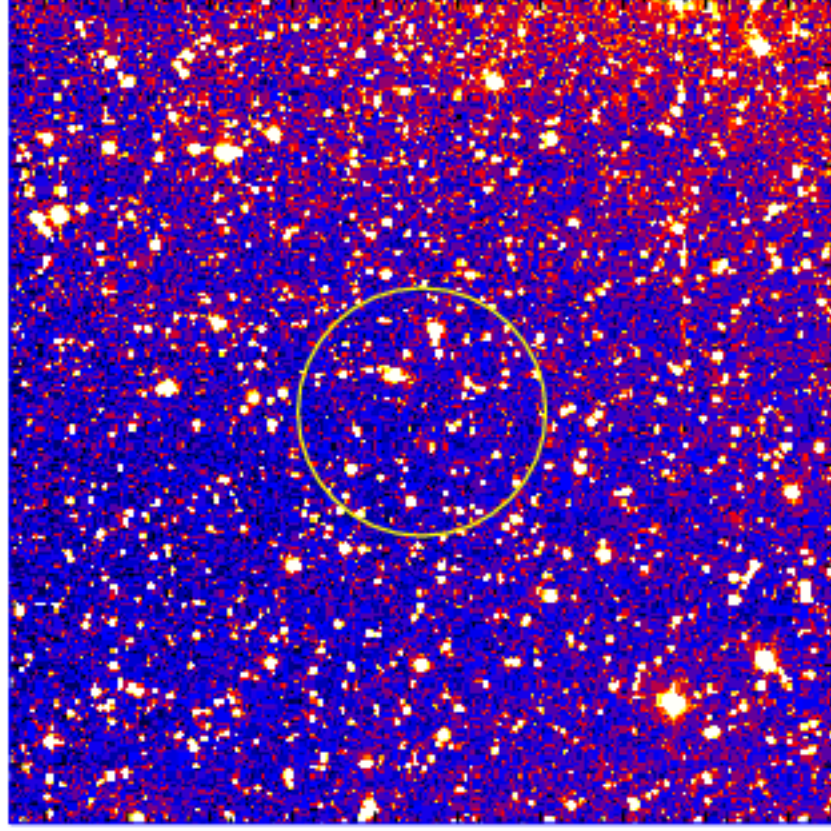

UVOT Finding Chart

OBSID 01031728000 / DATE-OBS 2021-02-10T02:02:19.5

48:00.0
46:00.0
44:00.0
42:00.0
14:40:00.0
38:00.0
36:00.0
34:00.0
32:00.0
30:00.0

30.0 17:31:00.0

RA (J2000)