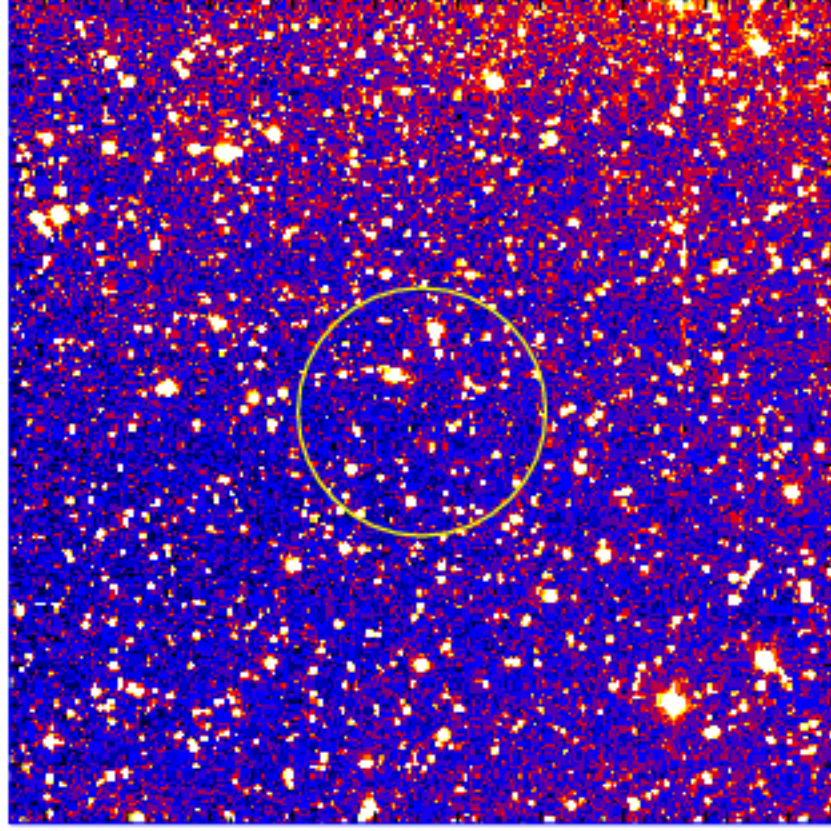

UVOT Finding Chart

OBSID 01031728000 / DATE-OBS 2021-02-10T02:15:32.2

48:00.0
46:00.0
44:00.0
42:00.0
14:40:00.0
38:00.0
36:00.0
34:00.0
32:00.0
30:00.0

30.0 17:31:00.0

RA (J2000)