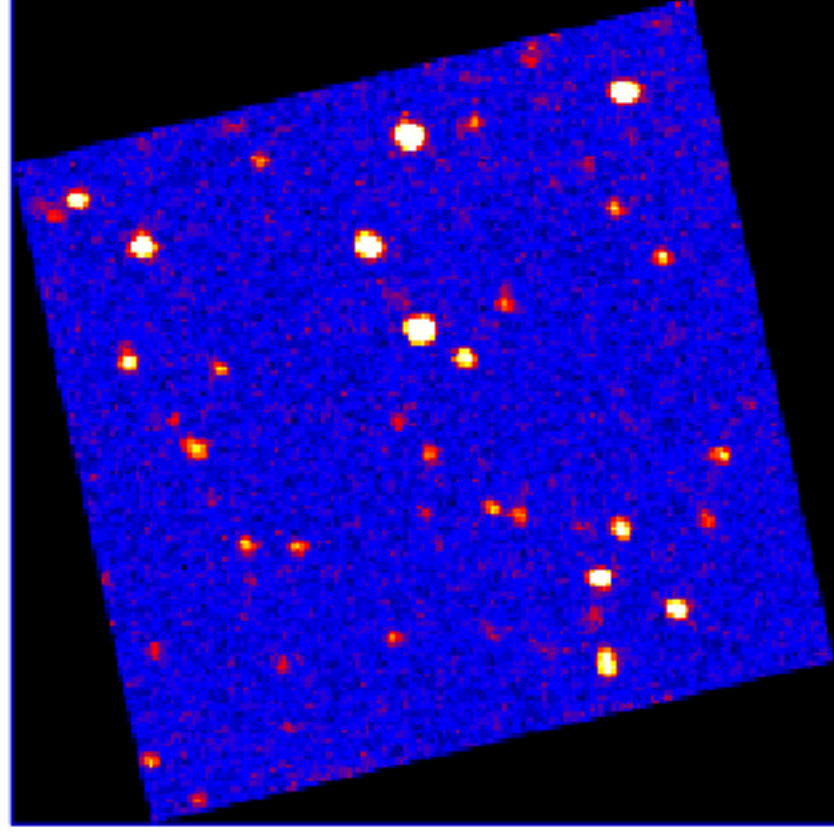

UVOT Finding Chart

OBSID 01032024000 / DATE-OBS 2021-02-11T08:48:34.4

16:30.0

17:00.0

30.0

-46:18:00.0

30.0

19:00.0