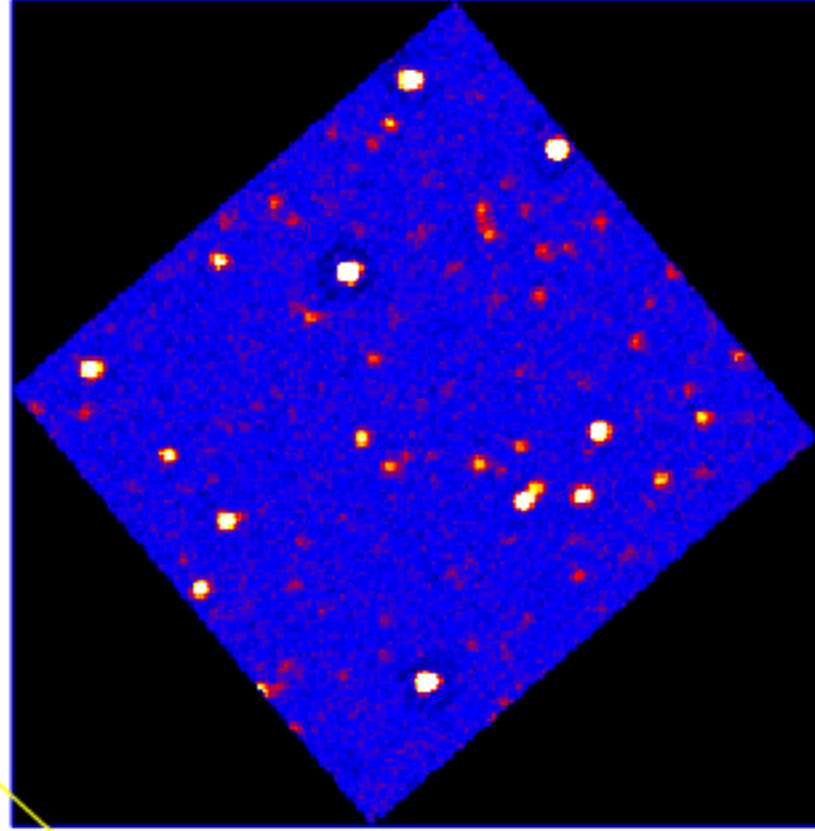

**UVOT Finding Chart**

**OBSID 01032350000 / DATE-OBS 2021-02-13T00:11:44.3**

43:00.0  
30.0  
44:00.0  
30.0  
-6:45:00.0  
30.0  
46:00.0  
30.0

44.0 18:30:40.0 36.0  
RA (J2000)