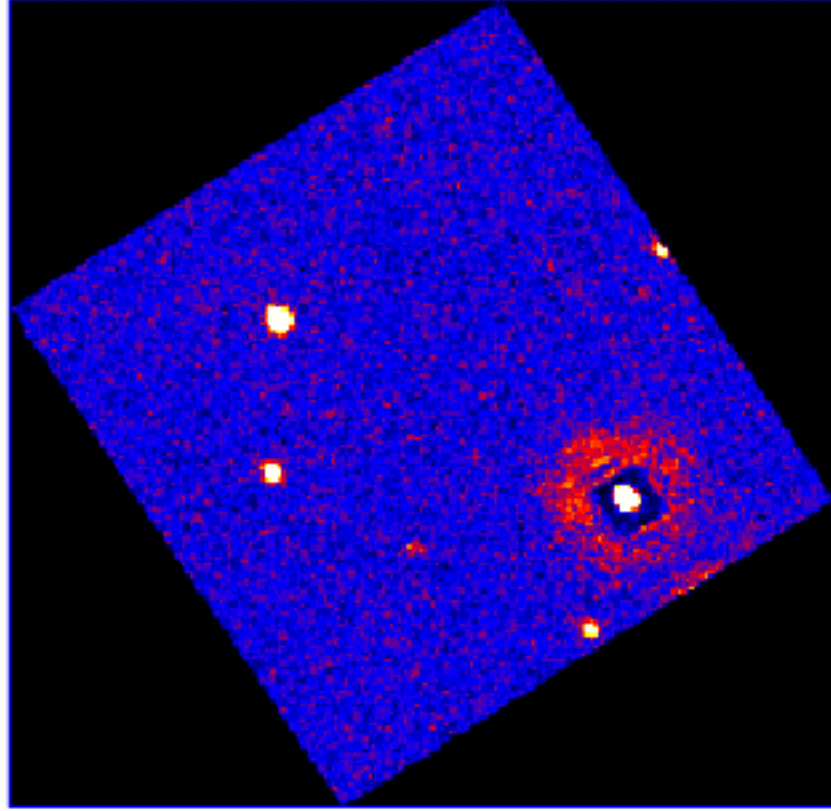

UVOT Finding Chart

OBSID 01034325000 / DATE-OBS 2021-02-22T22:39:33.5

52:30.0

53:00.0

30.0

14:54:00.0

30.0

55:00.0