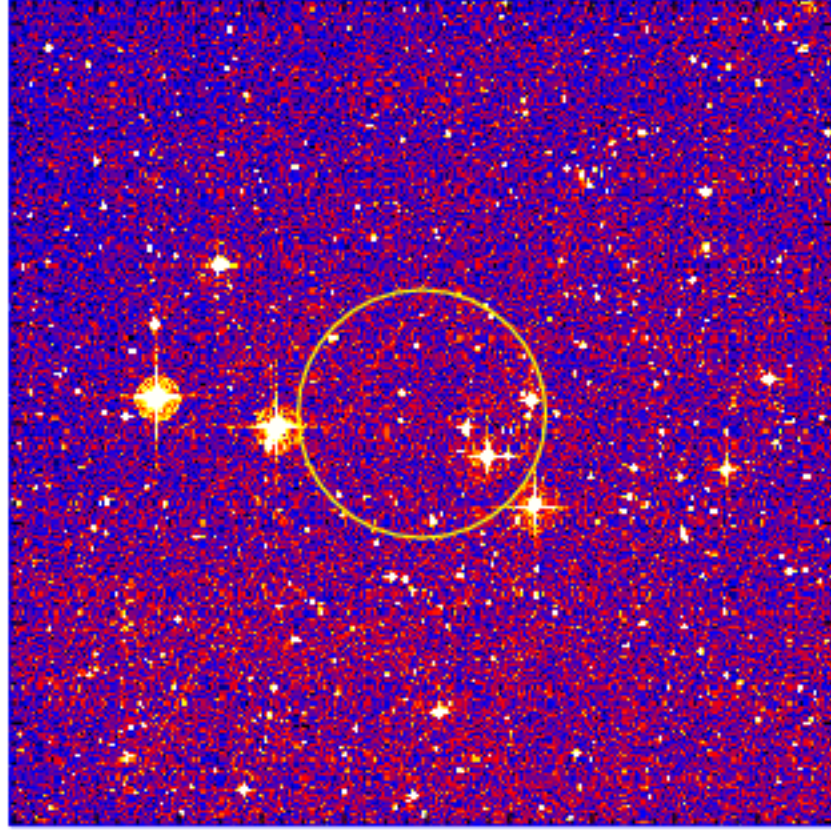

UVOT Finding Chart

OBSID 01034325000 / DATE-OBS 2021-02-22T22:42:11.4

44:00.0
46:00.0
48:00.0
-14:50:00.0
52:00.0
54:00.0
56:00.0
58:00.0
-15:00:00.0
02:00.0

10:19:00.0 40.0 20.0 18:00.0

RA (J2000)

5000

5500