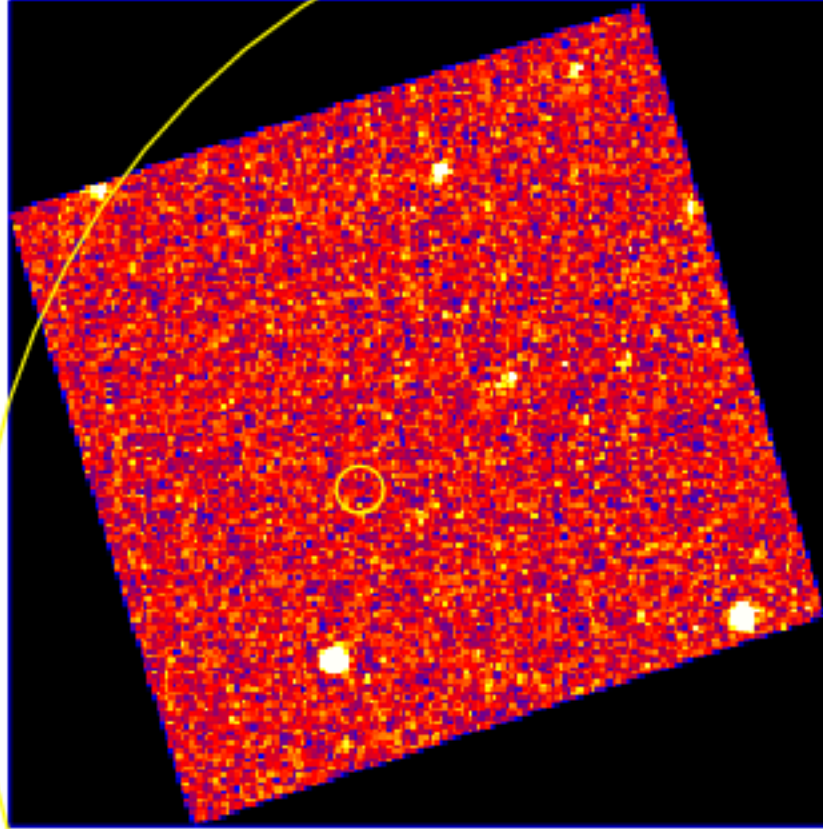

UVOT Finding Chart

OBSID 01036227000 / DATE-OBS 2021-03-08T06:52:43.0

30.0

27:00.0

30.0

37:26:00.0

30.0

25:00.0

24:30.0

24.0 4:28:20.0 16.0 12.0

RA (J2000)

5

10

15

20

25