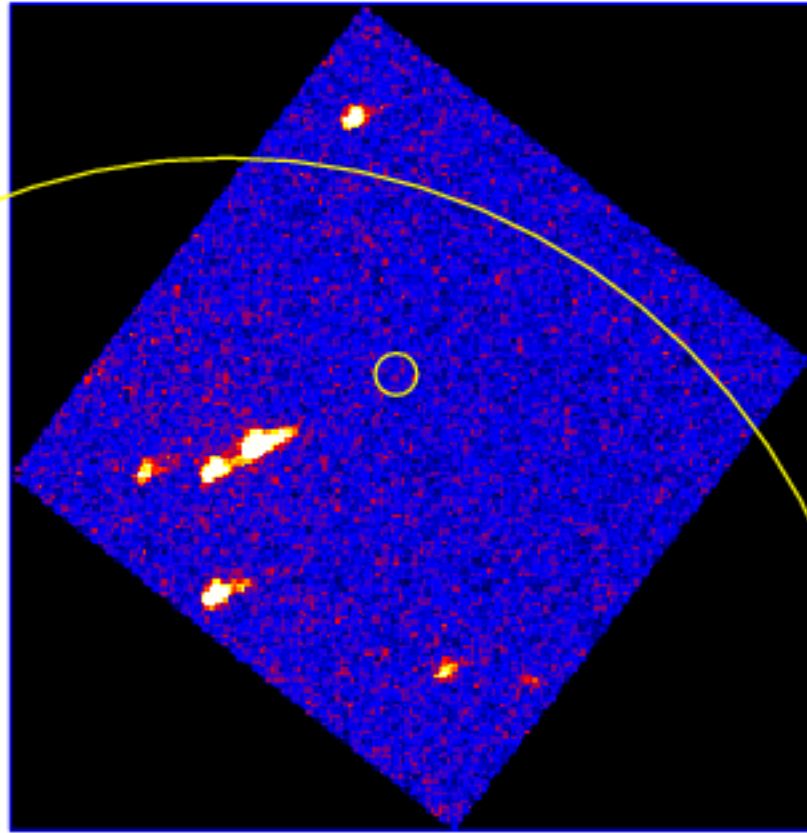

# UVOT Finding Chart

OBSID 01036990000 / DATE-OBS 2021-03-15T05:36:50.6

56.0 19:58:50.0 44.0

RA (J2000)