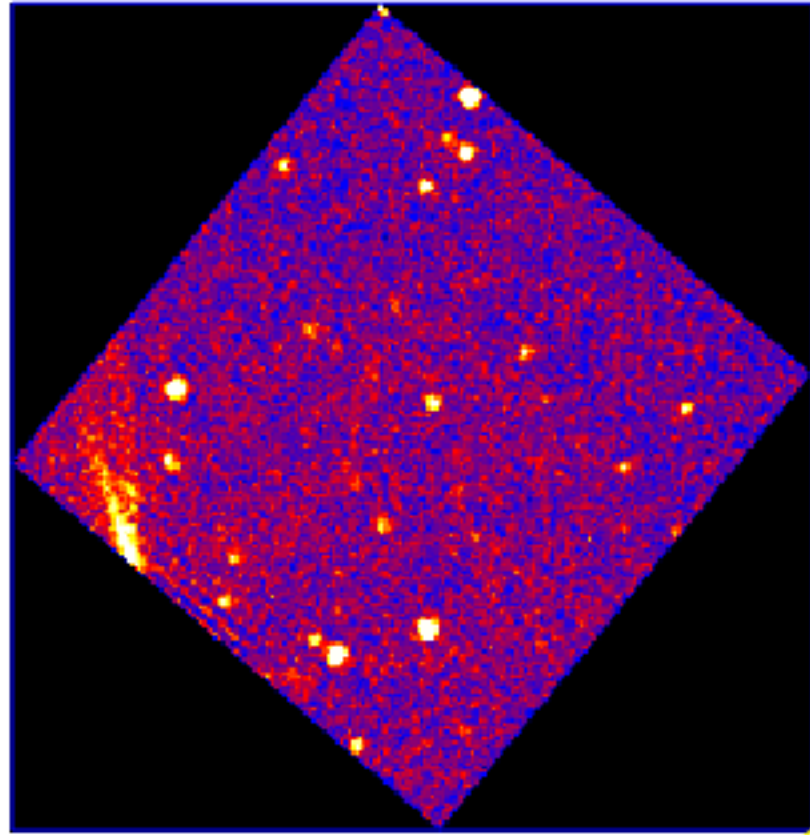

UVOT Finding Chart

OBSID 01038247000 / DATE-OBS 2021-03-23T22:17:23.7

58.0 54.0 50.0 46.0 42.0
RA (J2000)