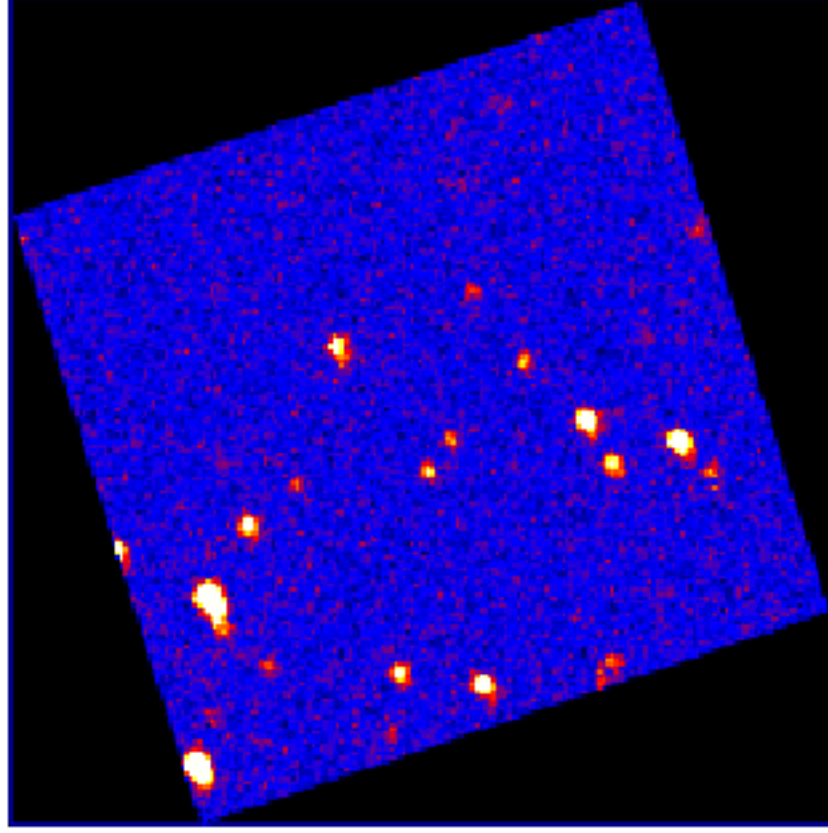

UVOT Finding Chart

OBSID 01042398000 / DATE-OBS 2021-04-11T15:07:24.7

21:00.0

30.0

39:22:00.0

30.0

23:00.0

30.0