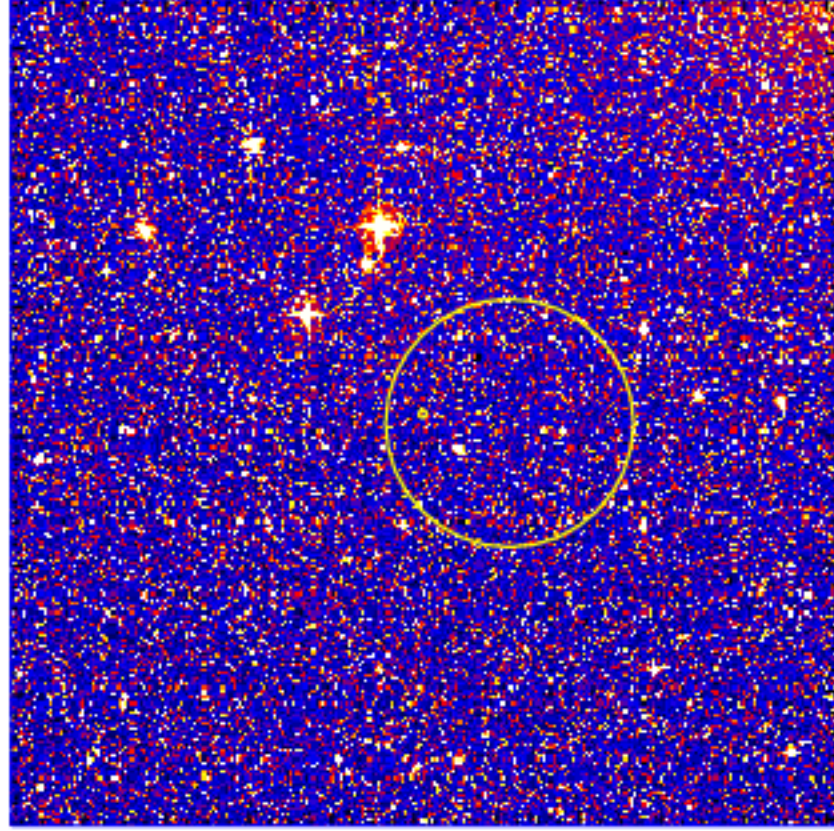

UVOT Finding Chart

OBSID 01044032000 / DATE-OBS 2021-04-19T06:56:24.5

22:00.0

24:00.0

26:00.0

28:00.0

-65:30:00.0

32:00.0