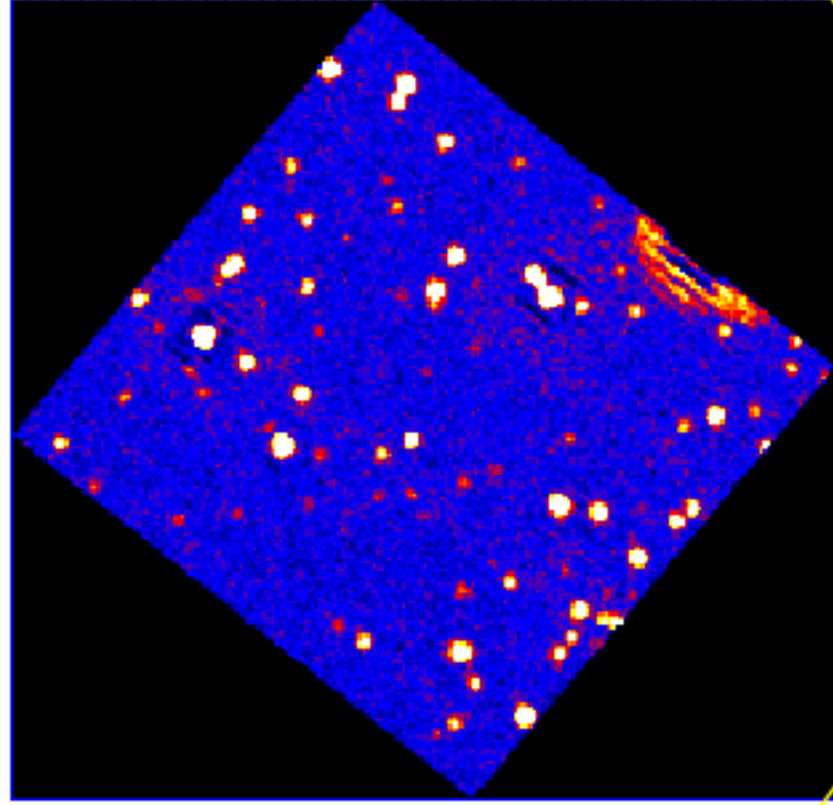

UVOT Finding Chart

OBSID 01053220000 / DATE-OBS 2021-06-03T10:53:49.3

01:30.0

02:00.0

30.0

-54:03:00.0

30.0

04:00.0