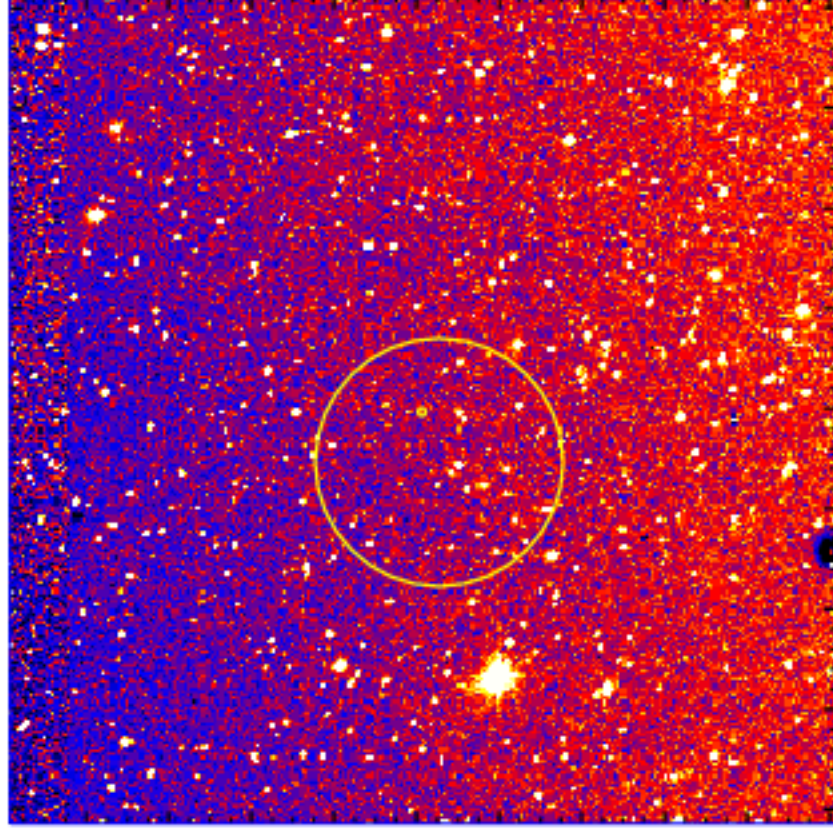

UVOT Finding Chart

OBSID 01054681000 / DATE-OBS 2021-06-10T19:53:26.6

32:00.0
30:00.0
28:00.0
26:00.0
24:00.0
22:00.0
14:20:00.0
18:00.0
16:00.0
14:00.0

20.0 16:16:00.0 40.0 20.0 15:00.0

RA (J2000)