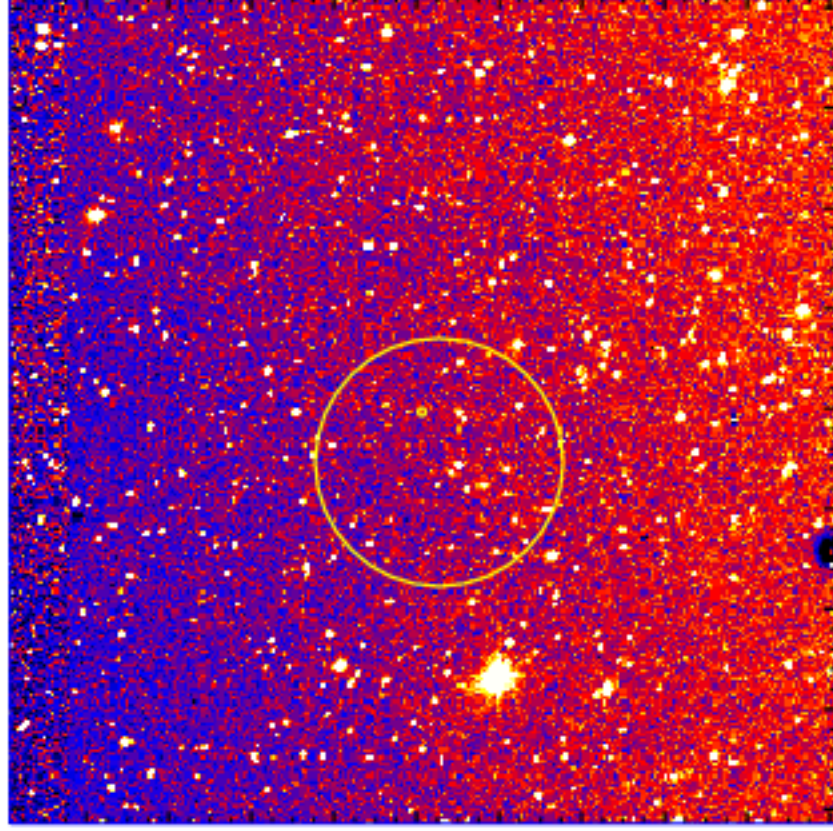

# UVOT Finding Chart

OBSID 01054681000 / DATE-OBS 2021-06-10T19:56:58.4

32:00.0  
30:00.0  
28:00.0  
26:00.0  
24:00.0  
22:00.0  
14:20:00.0  
18:00.0  
16:00.0  
14:00.0

20.0 16:16:00.0 40.0 20.0 15:00.0

RA (J2000)

400

1600

1800

2000

2200

2400

2600