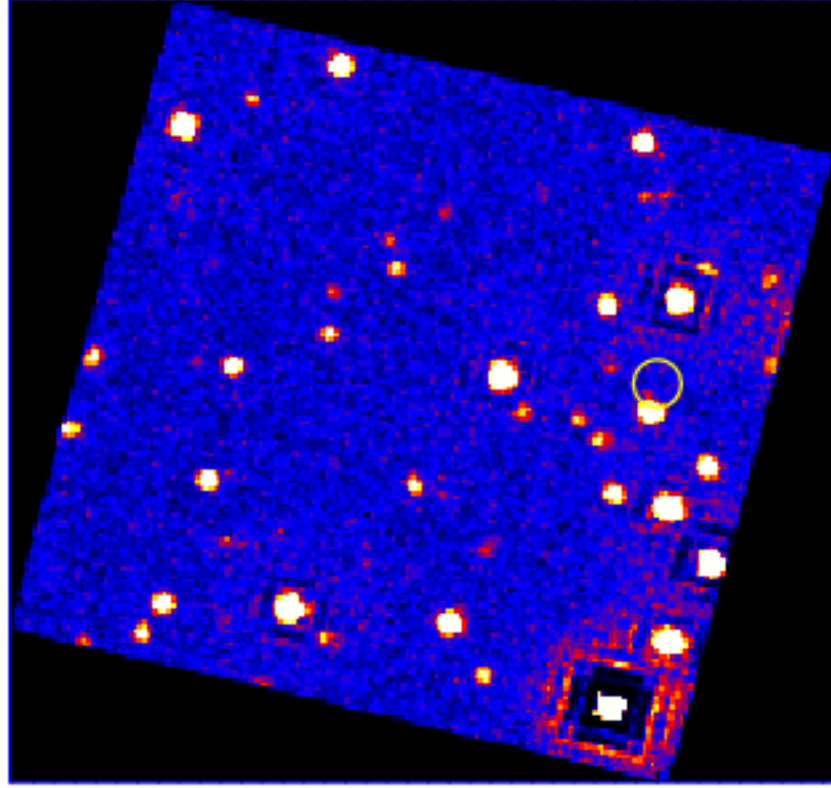

# UVOT Finding Chart

OBSID 01056757000 / DATE-OBS 2021-06-20T00:14:10.4

30.0

53:00.0

30.0

Dec (J2000)

33:52:00.0

30.0

51:00.0

50:30.0

58.0

54.0

21:18:50.0

46.0

RA (J2000)

5