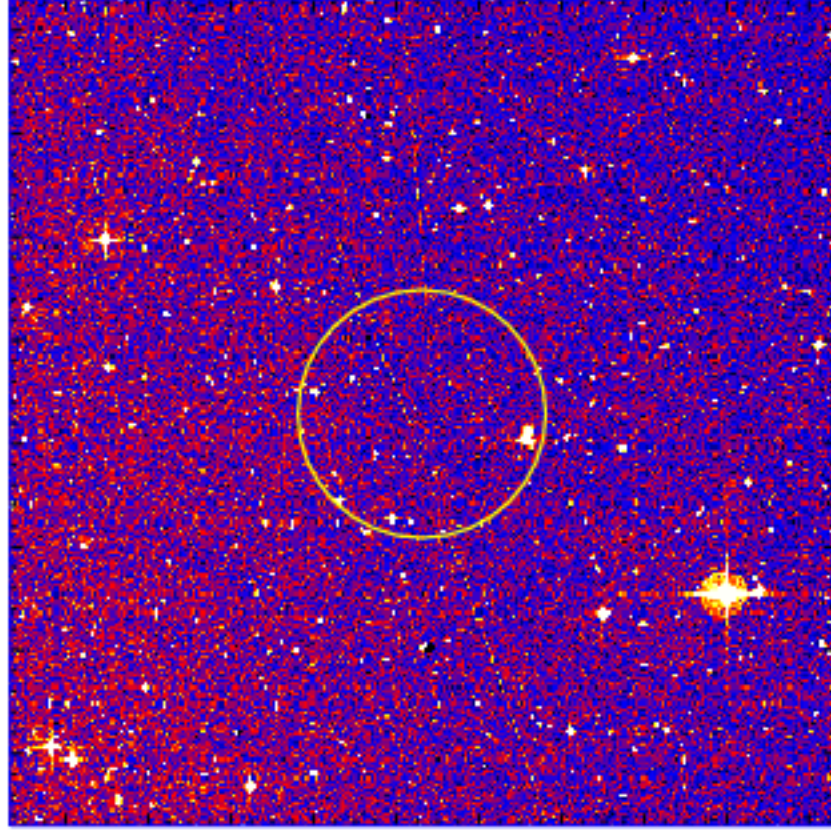

UVOT Finding Chart

OBSID 01061511000 / DATE-OBS 2021-07-25T03:49:24.9

02:00.0
04:00.0
06:00.0
08:00.0
-1:10:00.0
12:00.0
14:00.0
16:00.0
18:00.0
20:00.0

22:00.0 40.0 20.0 14:21:00.0

RA (J2000)

4500

5000

5500