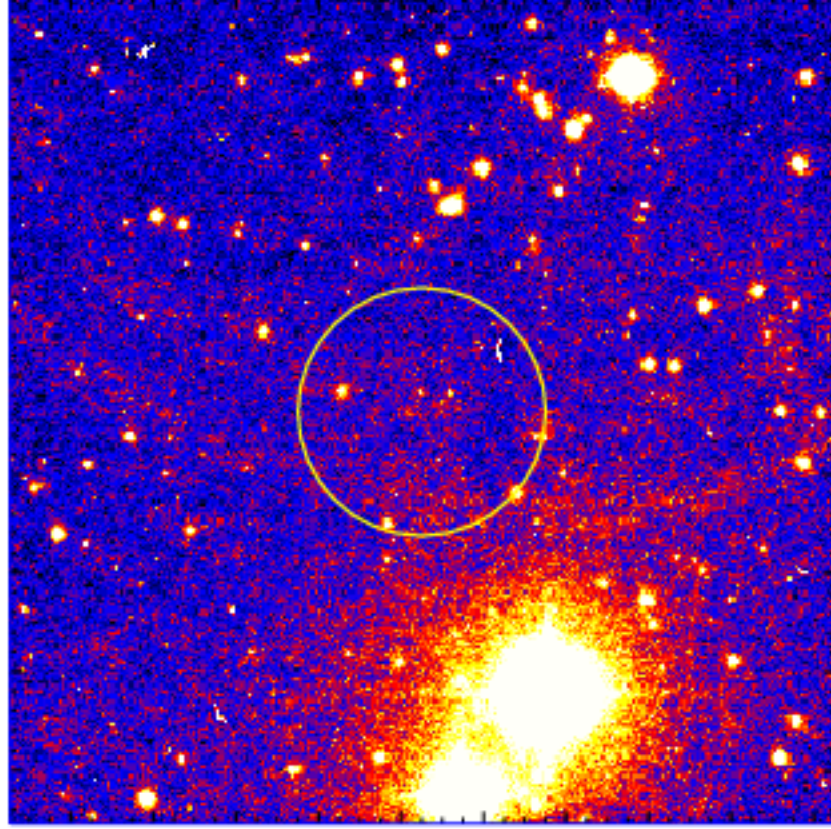

UVOT Finding Chart

OBSID 01061554000 / DATE-OBS 2021-07-25T12:02:47.1

16:00.0
14:00.0
12:00.0
10:00.0
08:00.0
06:00.0
04:00.0
02:00.0
17:00:00.0
16:58:00.0

Dec (J2000)

20.0 12:52:00.0 40.0 51:20.0

RA (J2000)