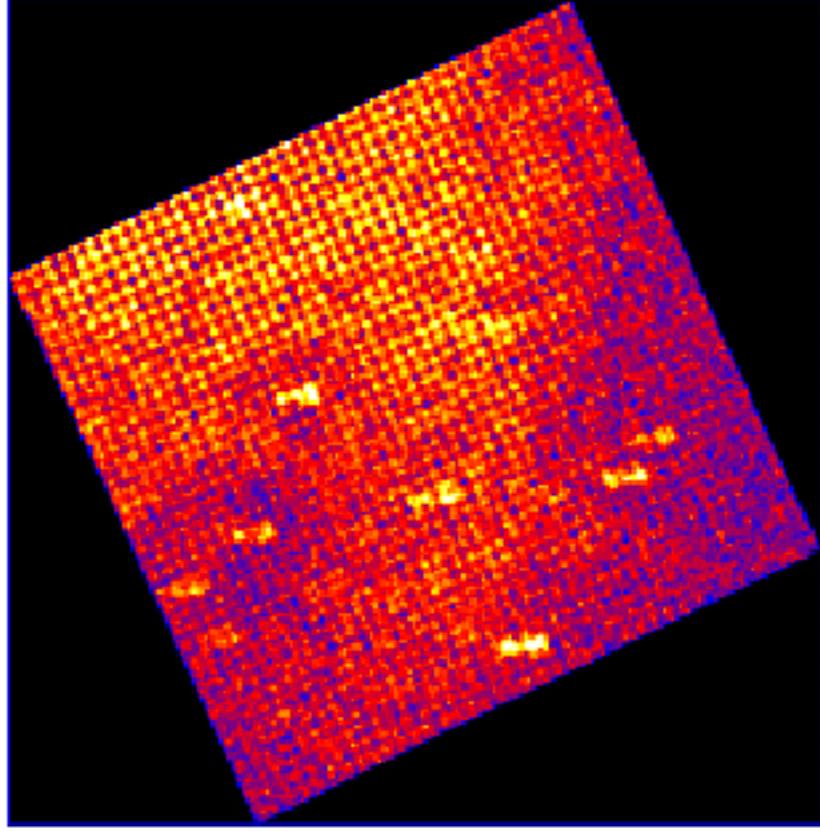

UVOT Finding Chart

OBSID 01064361000 / DATE-OBS 2021-08-07T18:05:28.6

5:35:00.0 56.0 52.0 34:48.0

RA (J2000)