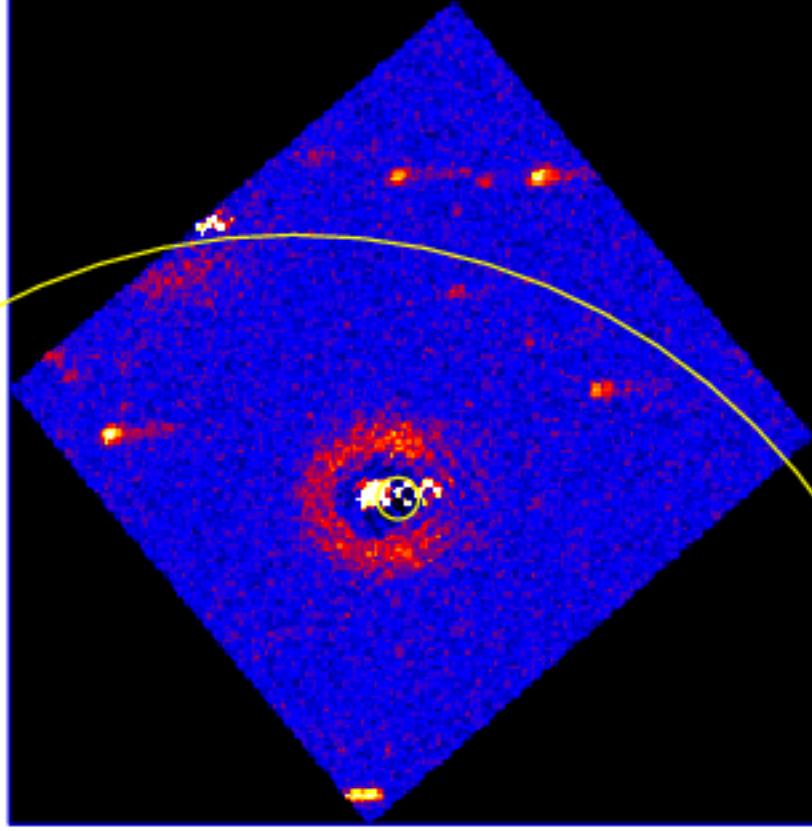

UVOT Finding Chart

OBSID 01064377000 / DATE-OBS 2021-08-07T18:45:46.1

53:00.0

30.0

-15:54:00.0

30.0

55:00.0

30.0

56:00.0

28.0 24.0 16:20:20.0 16.0

RA (J2000)

Dec (J2000)

0 5 10 15 20 25 30 35 40 45 50 55