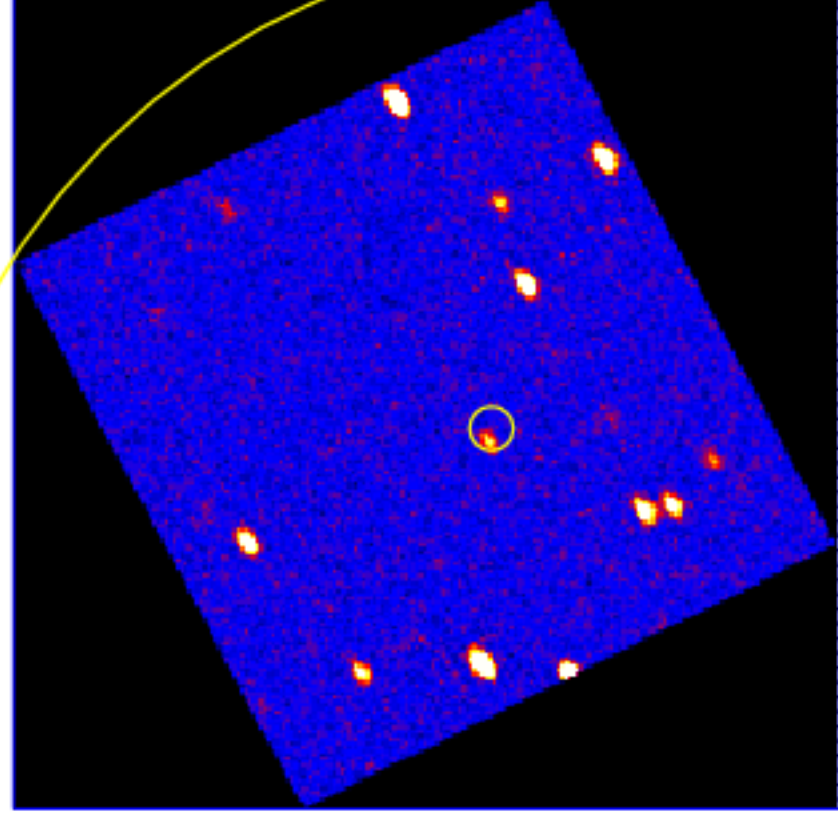

# UVOT Finding Chart

OBSID 01069169000 / DATE-OBS 2021-08-18T01:16:55.4

-86:59:30.0

-87:00:00.0

30.0

01:00.0

30.0

02:00.0