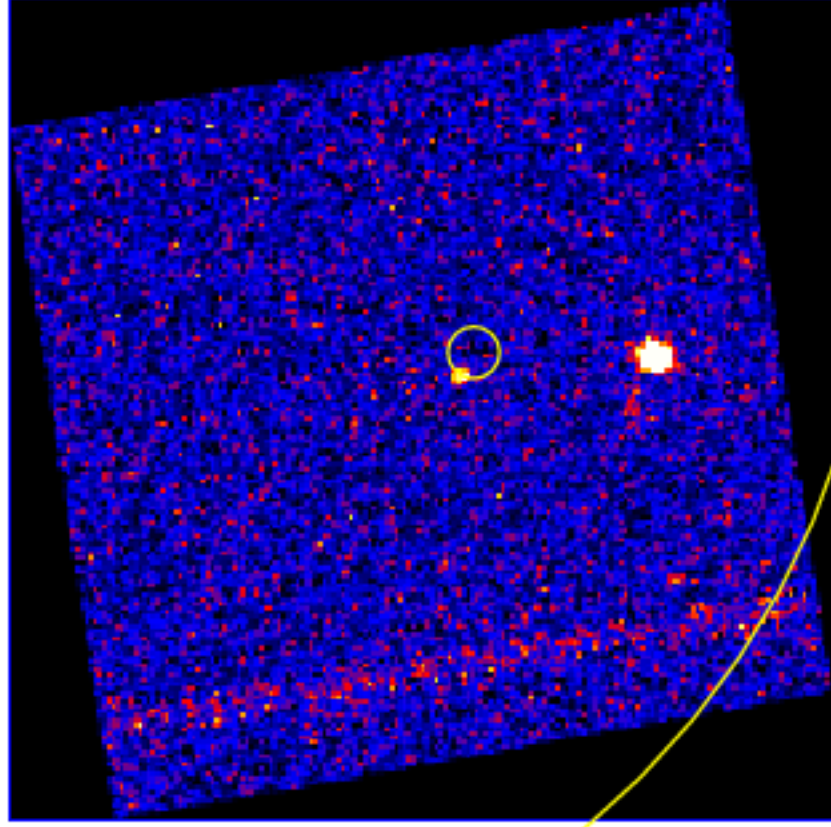

UVOT Finding Chart

OBSID 01069551000 / DATE-OBS 2021-08-20T17:52:49.5

38:00.0

30.0

4:37:00.0

30.0

36:00.0

35:30.0

38.0

34.0

1:22:30.0

RA (J2000)

1

2

3

4