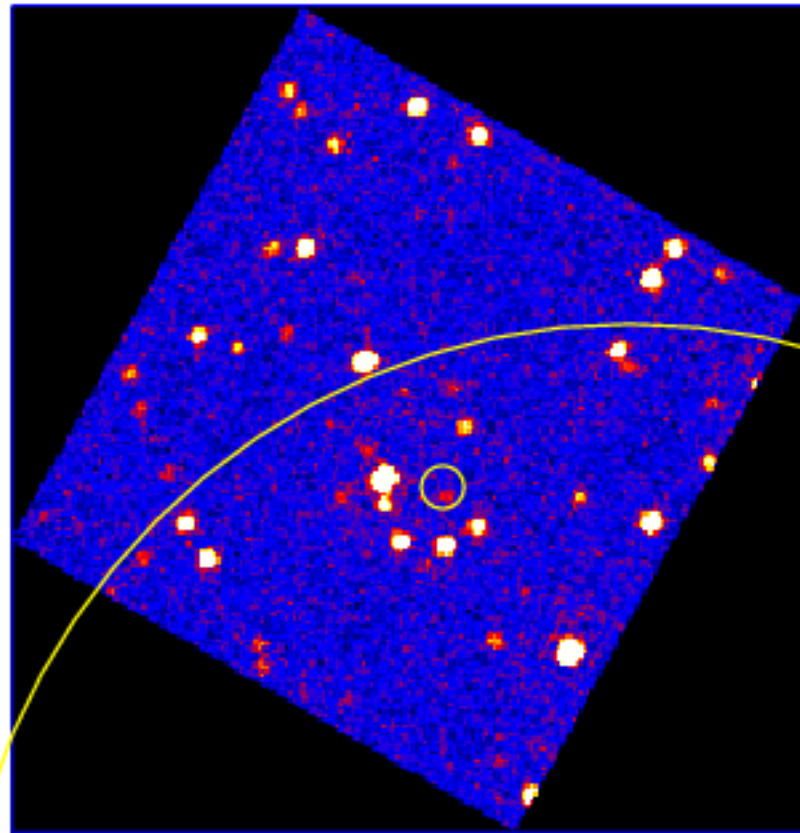

# UVOT Finding Chart

OBSID 01069788000 / DATE-OBS 2021-08-22T09:33:21.0

30.0

18:00.0

30.0

5:17:00.0

30.0

16:00.0