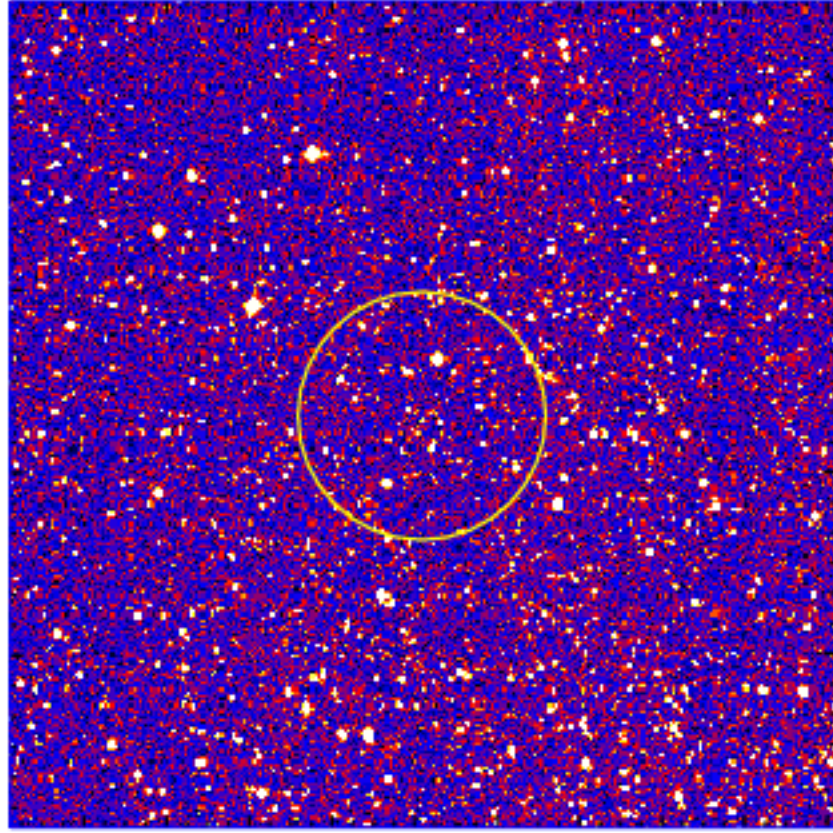

UVOT Finding Chart

OBSID 01070298000 / DATE-OBS 2021-08-25T06:55:20.0

-53:56:00.0

58:00.0

-54:00:00.0

02:00.0

04:00.0

06:00.0