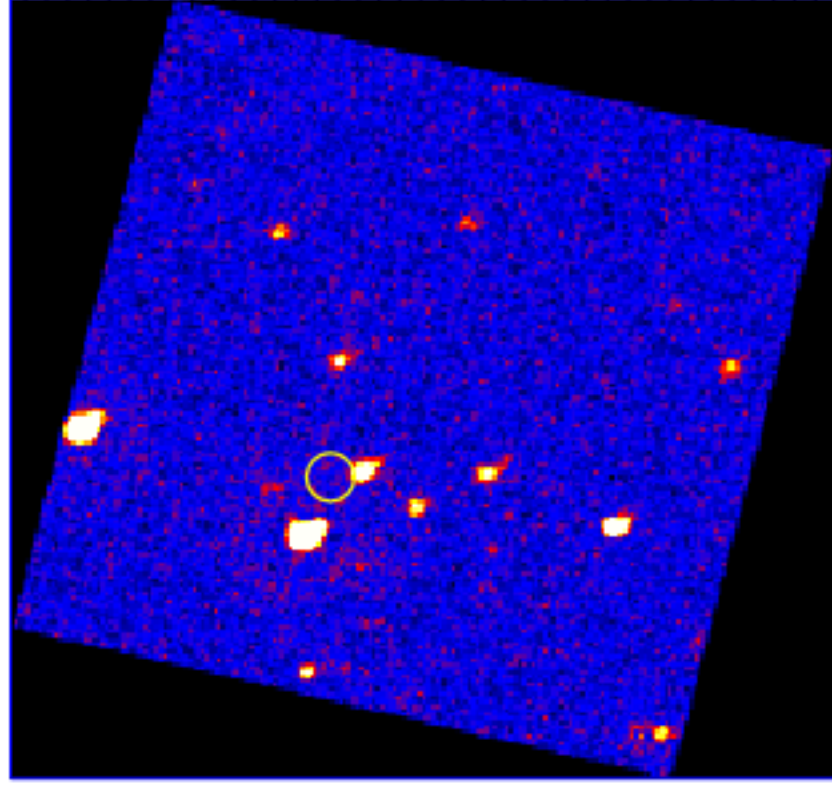

UVOT Finding Chart

OBSID 01071488000 / DATE-OBS 2021-09-01T15:07:41.6

54:30.0

55:00.0

30.0

-76:56:00.0

30.0

57:00.0

30.0

19:41:30.0 19:41:10.0 19:40:50.0

RA (J2000)

5

10

15

20

25