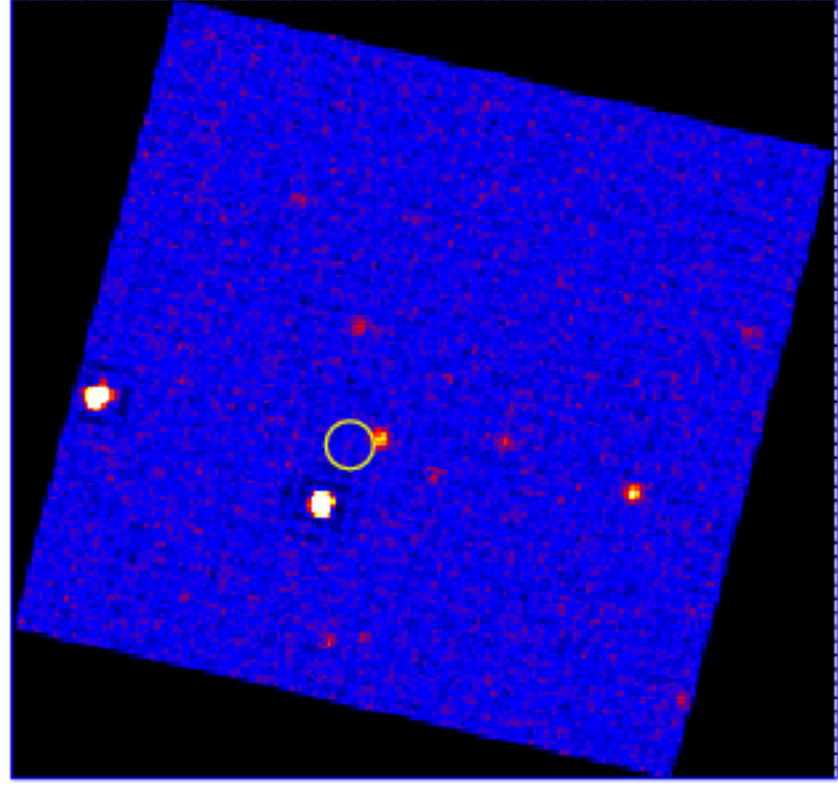

UVOT Finding Chart

OBSID 01071488000 / DATE-OBS 2021-09-01T15:19:33.9

54:30.0

55:00.0

30.0

-76:56:00.0

30.0

57:00.0

30.0

19:41:30.0 19:41:10.0 19:40:50.0

RA (J2000)