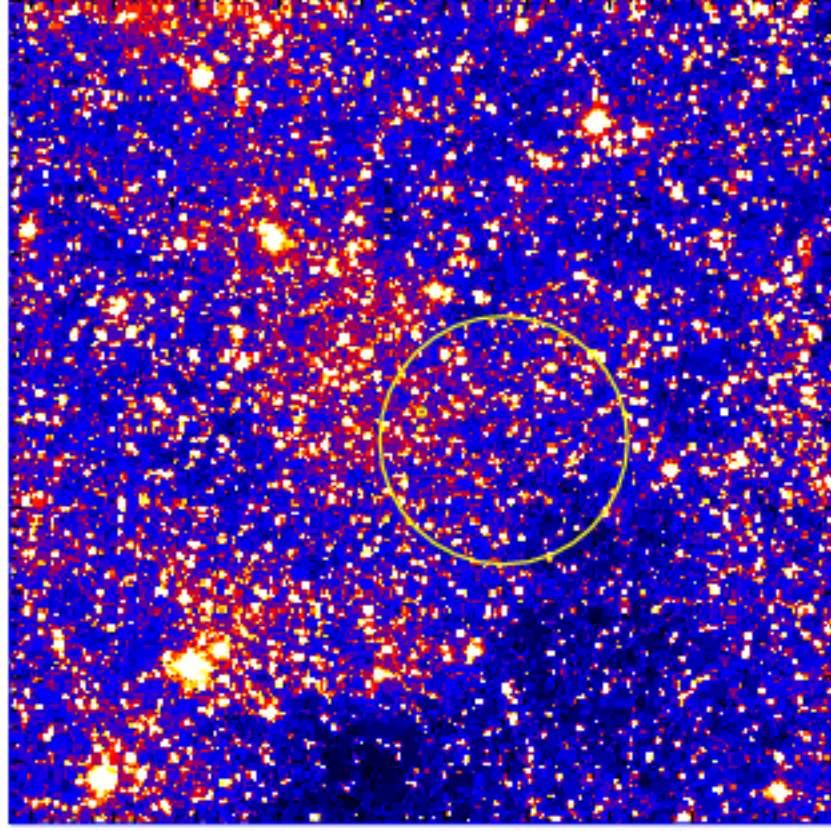

UVOT Finding Chart

OBSID 01071768000 / DATE-OBS 2021-09-03T14:07:31.4

08:00.0
06:00.0
04:00.0
02:00.0
35:00:00.0
58:00.0
56:00.0
54:00.0
52:00.0
34:50:00.0

30.0 19:58:00.0 57:30.0

RA (J2000)

2500

3000

3500