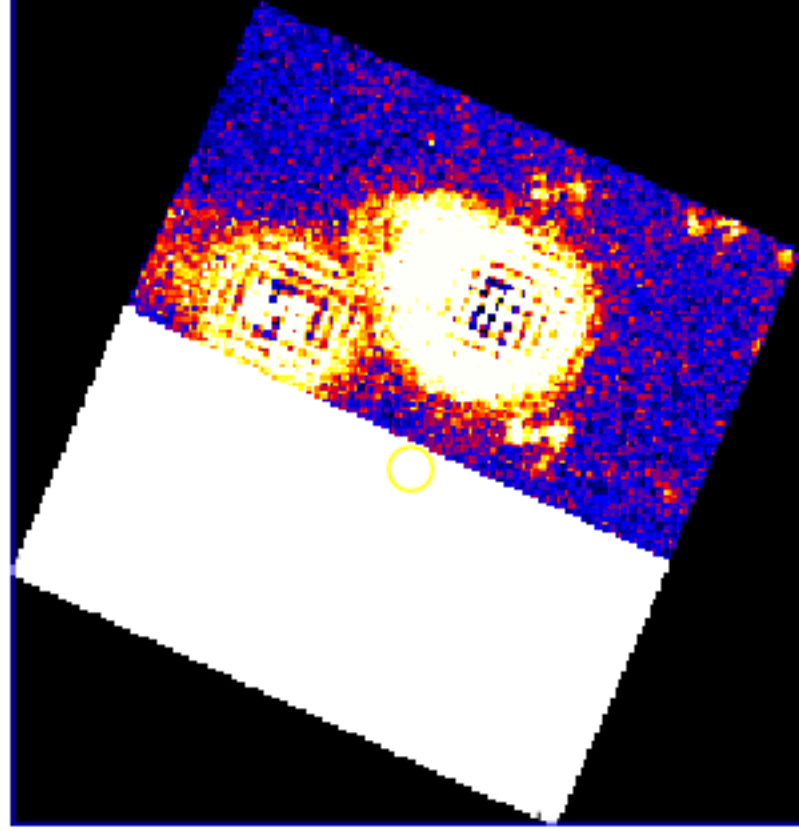

UVOT Finding Chart

OBSID 01071768000 / DATE-OBS 2021-09-03T14:10:09.6

35:00:00.0

30.0

59:00.0

30.0

58:00.0

30.0