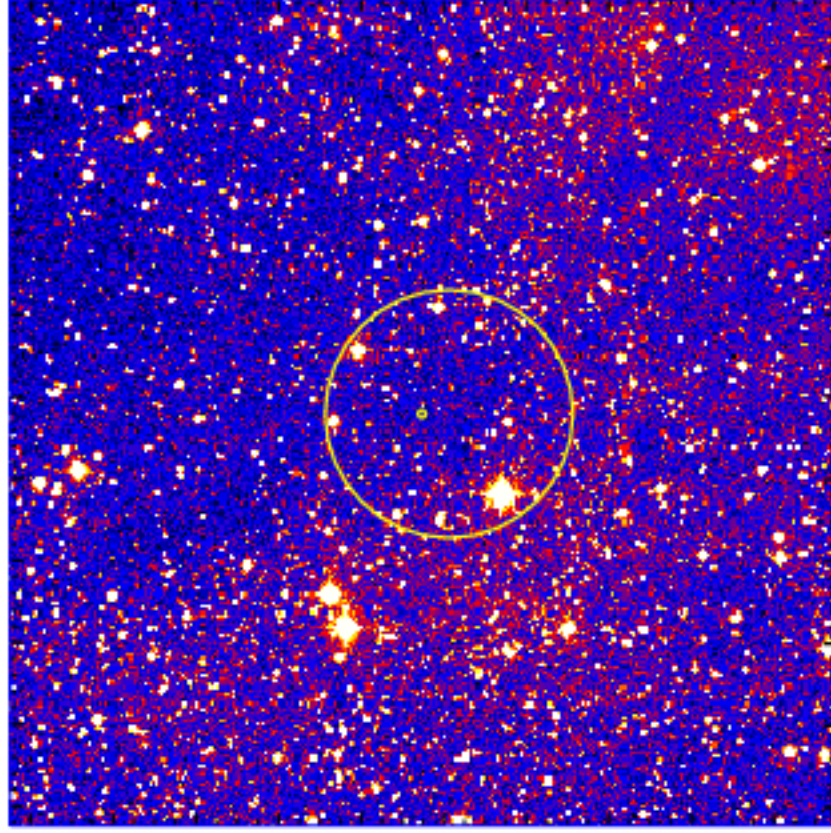

# UVOT Finding Chart

OBSID 01071769000 / DATE-OBS 2021-09-03T14:13:59.6

34:00.0  
32:00.0  
30:00.0  
28:00.0  
26:00.0  
24:00.0  
22:00.0  
37:20:00.0  
18:00.0  
16:00.0

30.0 20:32:00.0 31:30.0

RA (J2000)