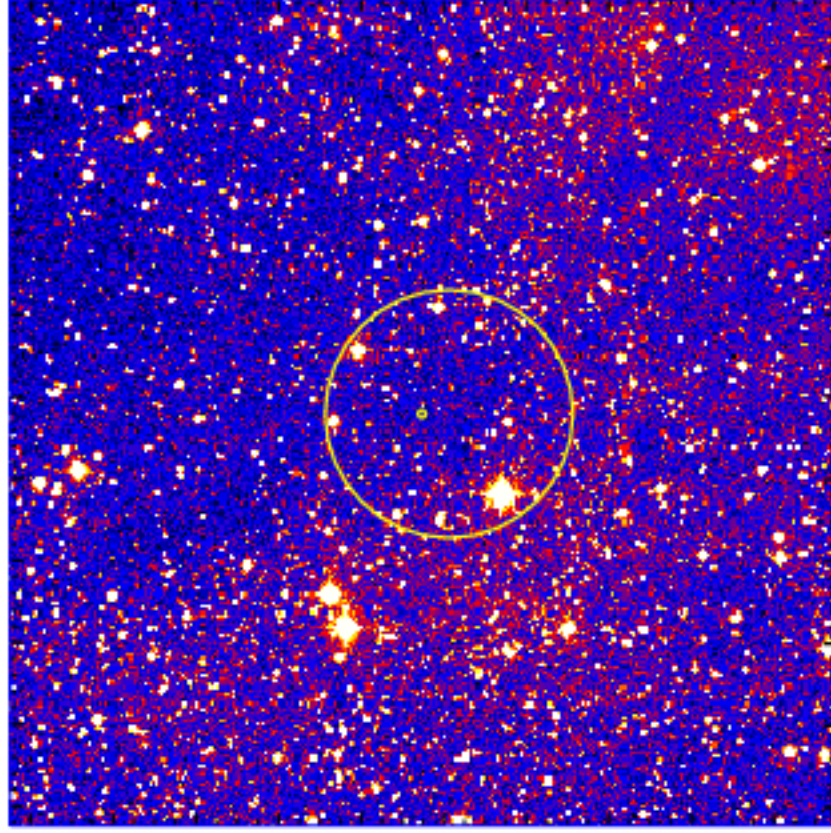

# UVOT Finding Chart

OBSID 01071769000 / DATE-OBS 2021-09-03T14:26:15.8

34:00.0  
32:00.0  
30:00.0  
28:00.0  
26:00.0  
24:00.0  
22:00.0  
37:20:00.0  
18:00.0  
16:00.0

30.0 20:32:00.0 31:30.0

RA (J2000)