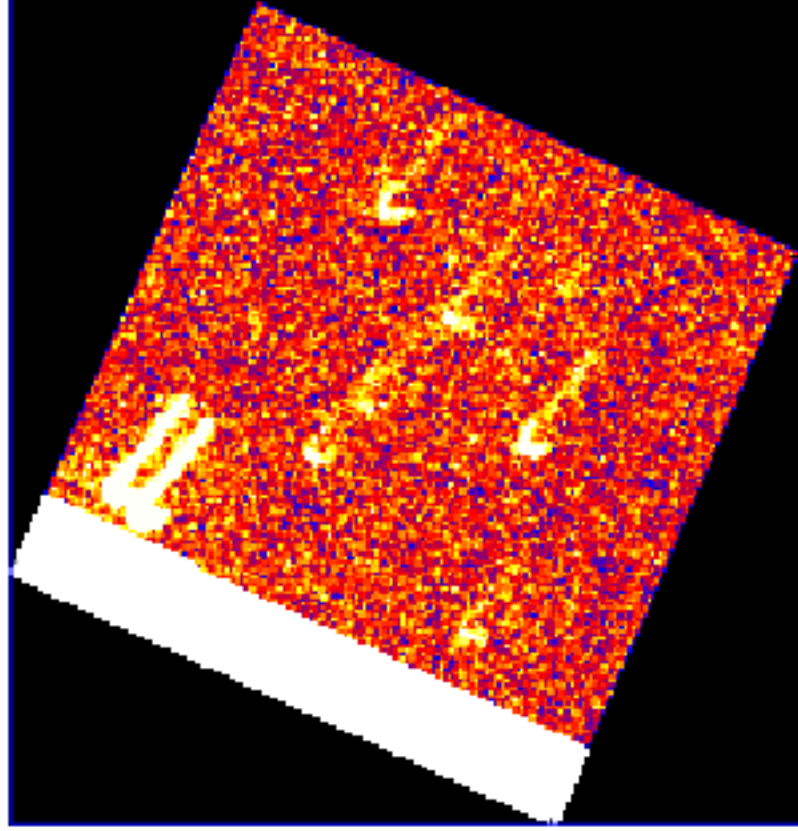

UVOT Finding Chart

OBSID 01071769000 / DATE-OBS 2021-09-03T14:26:15.8

30.0

58:00.0

30.0

34:57:00.0

30.0

56:00.0

55:30.0

22.0 18.0 14.0 10.0 6.0

RA (J2000)

2

4

6

8

10