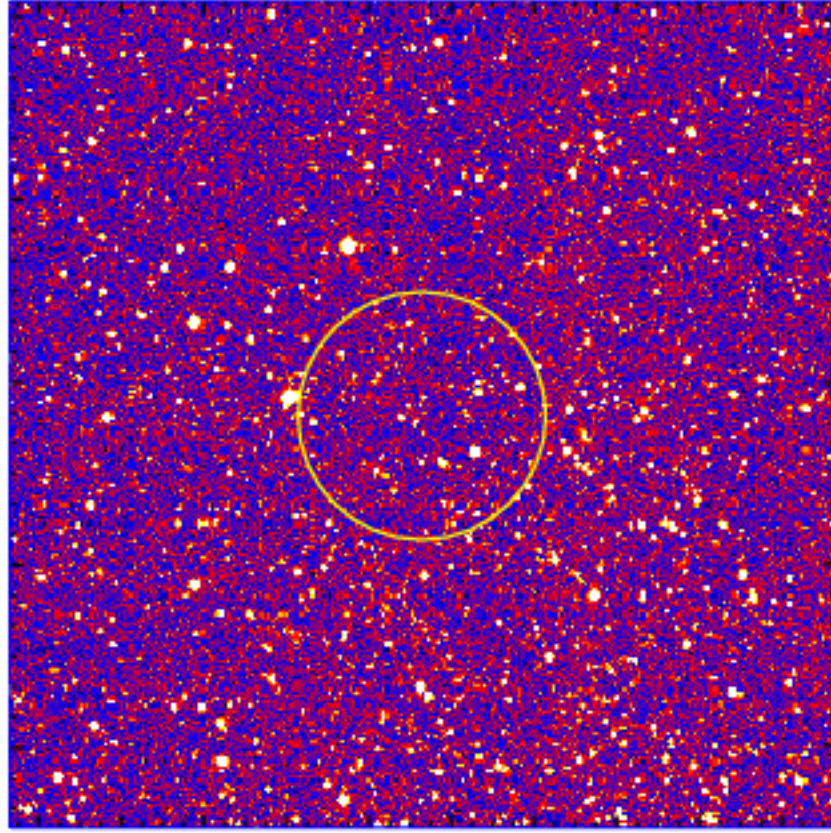

# UVOT Finding Chart

OBSID 01072706000 / DATE-OBS 2021-09-10T10:17:17.7

-53:54:00.0

56:00.0

58:00.0

-54:00:00.0

02:00.0

04:00.0