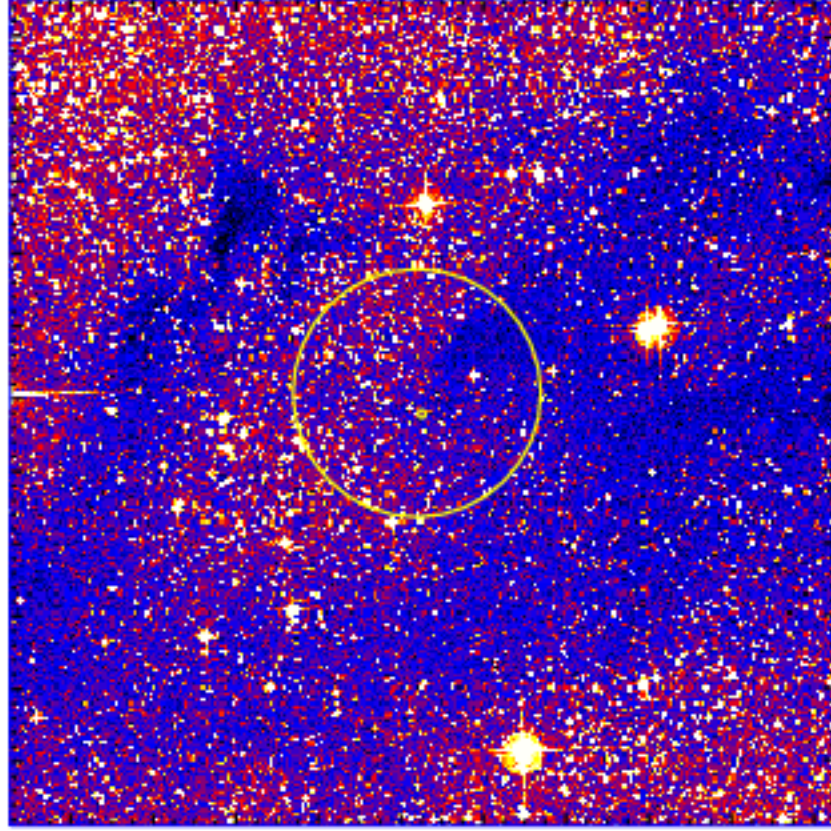

UVOT Finding Chart

OBSID 01073821000 / DATE-OBS 2021-09-18T08:13:15.9

24:00.0
26:00.0
28:00.0
-45:30:00.0
32:00.0
34:00.0
36:00.0
38:00.0
40:00.0
42:00.0

Dec (J2000)

30.0 16:42:00.0 30.0 41:00.0

RA (J2000)