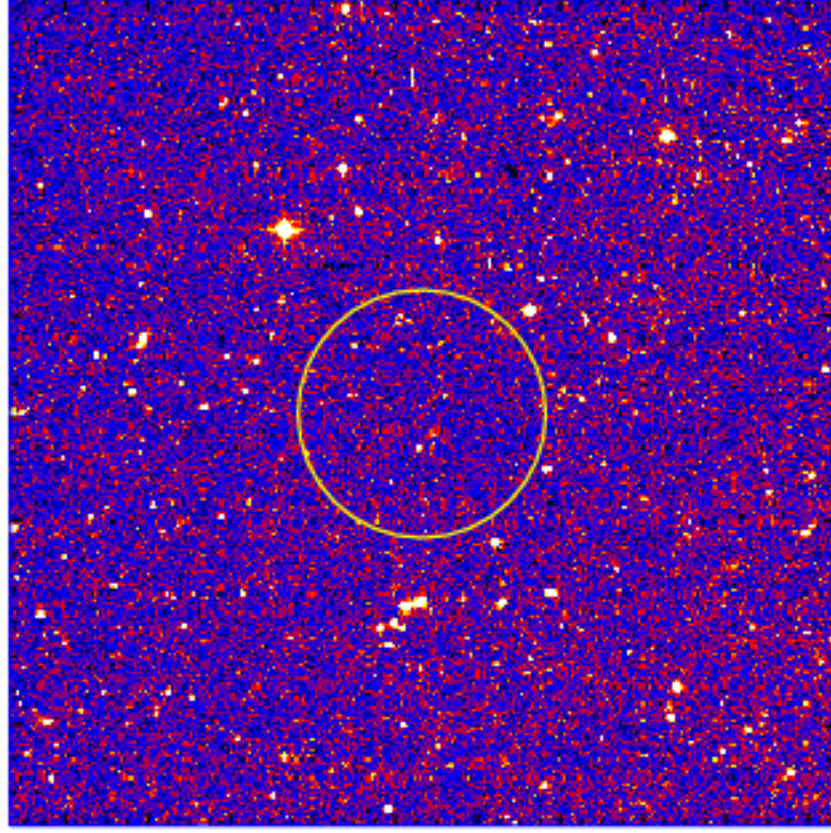

# UVOT Finding Chart

OBSID 01075565000 / DATE-OBS 2021-09-30T02:52:21.6

46:00.0

44:00.0

42:00.0

48:40:00.0

38:00.0

36:00.0