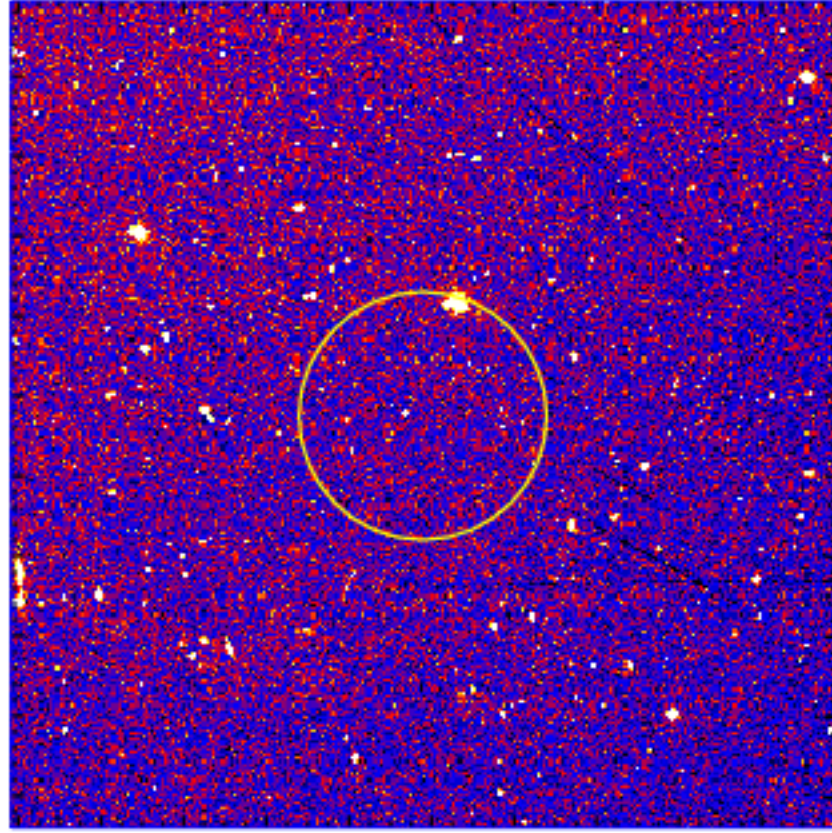

UVOT Finding Chart

OBSID 01080859000 / DATE-OBS 2021-10-23T21:11:30.4

18:00.0
16:00.0
14:00.0
12:00.0
10:00.0
08:00.0
06:00.0
04:00.0
02:00.0
39:00:00.0

22:00.0 30.0 11:21:00.0 20:30.0

RA (J2000)

2000

2500

3000

3500

4000