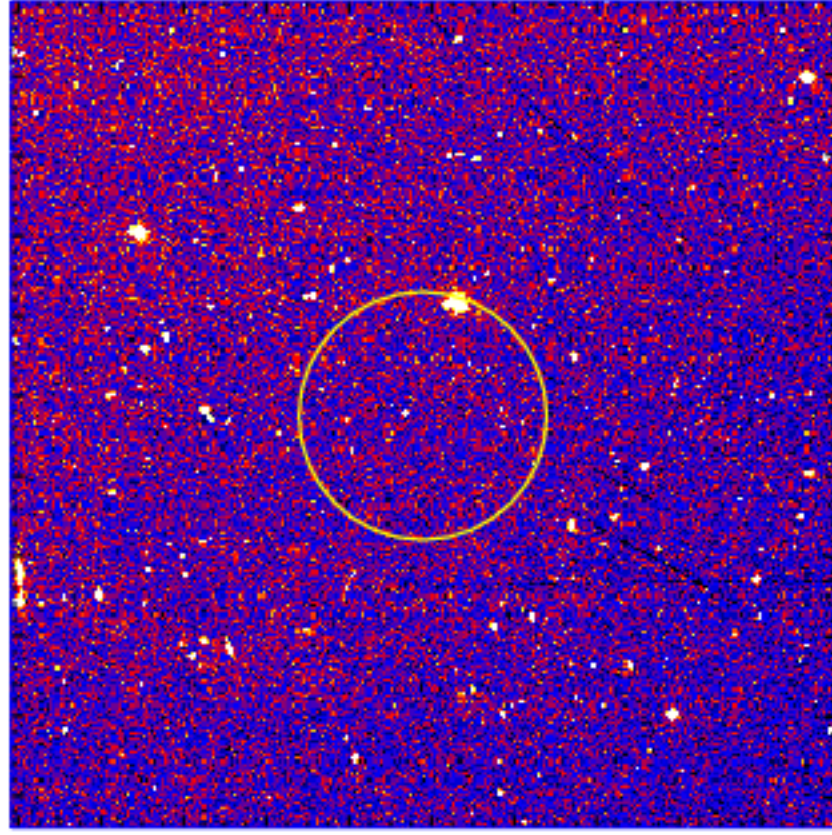

UVOT Finding Chart

OBSID 01080859000 / DATE-OBS 2021-10-23T21:20:43.9

18:00.0
16:00.0
14:00.0
12:00.0
10:00.0
08:00.0
06:00.0
04:00.0
02:00.0
39:00:00.0

22:00.0 30.0 11:21:00.0 20:30.0

RA (J2000)