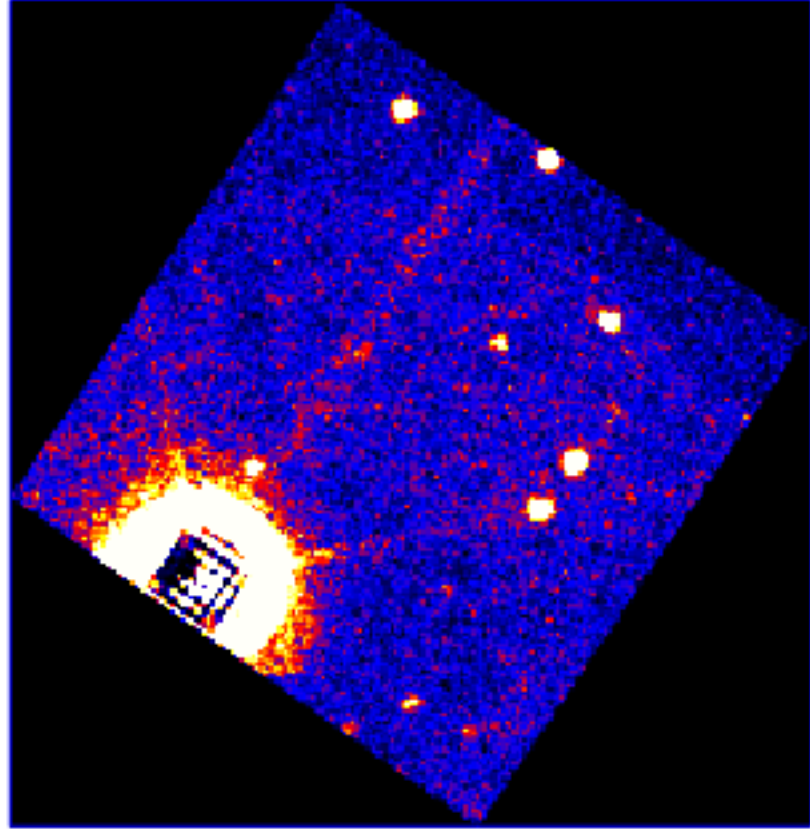

**UVOT Finding Chart**  
**OBSID 01088376000 / DATE-OBS 2021-12-07T20:58:21.0**

19:30.0

-24:20:00.0

30.0

21:00.0

30.0

22:00.0

30.0