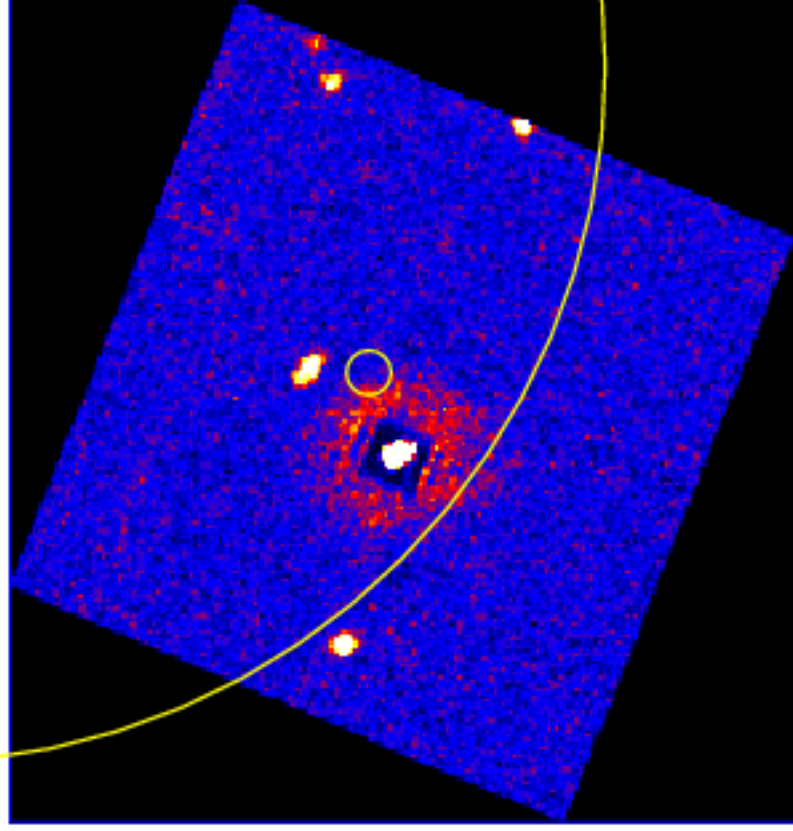

UVOT Finding Chart

OBSID 01091101000 / DATE-OBS 2021-12-27T23:33:57.1

43:00.0

30.0

-2:44:00.0

30.0

45:00.0

30.0

8:48:40.0 36.0 32.0

RA (J2000)