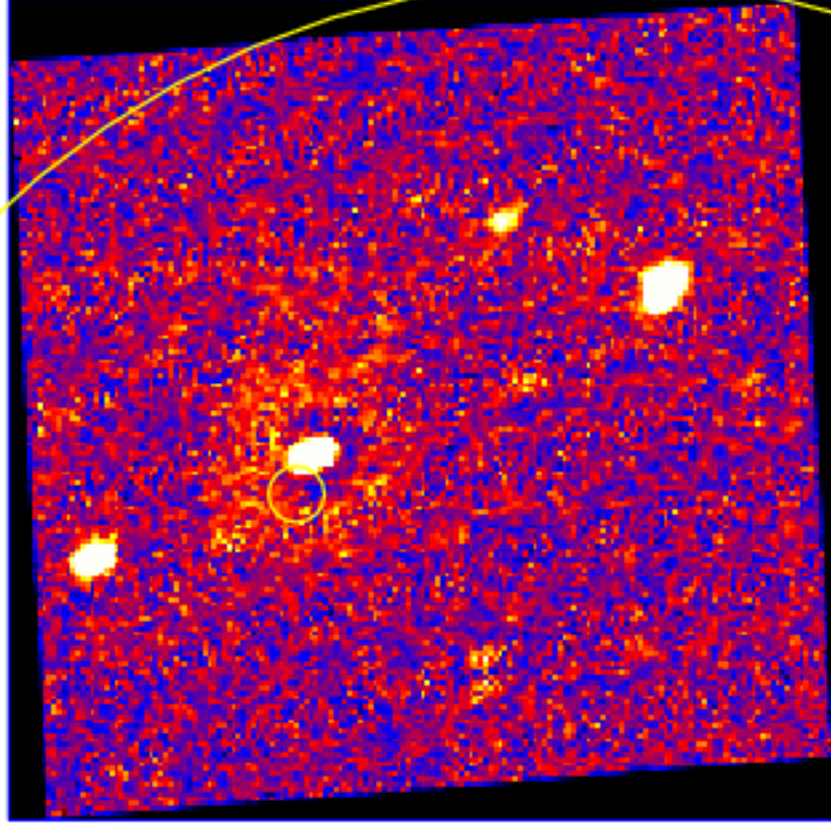

UVOT Finding Chart

OBSID 01091527000 / DATE-OBS 2022-01-01T05:12:09.8

47:00.0

30.0

31:46:00.0

30.0

45:00.0

44:30.0

28.0 24.0 0:05:20.0

RA (J2000)

2 4 6 8 10 12 14 16 18 20