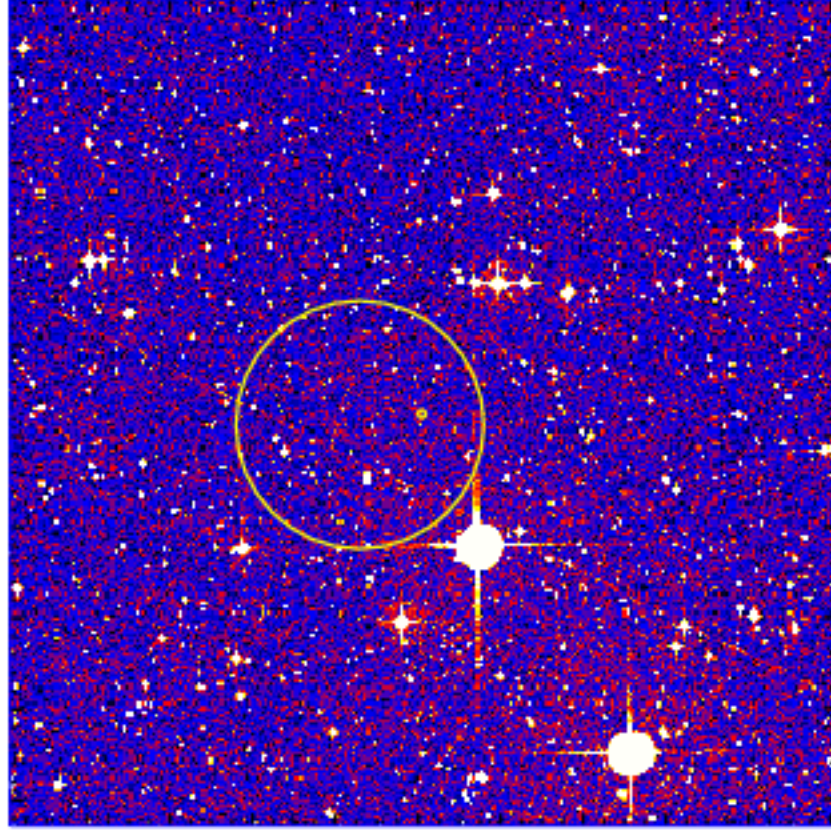

UVOT Finding Chart

OBSID 01093592000 / DATE-OBS 2022-01-17T16:33:56.4

18:00.0
20:00.0
22:00.0
24:00.0
26:00.0
28:00.0
-28:30:00.0
32:00.0
34:00.0
36:00.0

07:00.0 30.0 6:06:00.0

RA (J2000)

4000

4500

5000