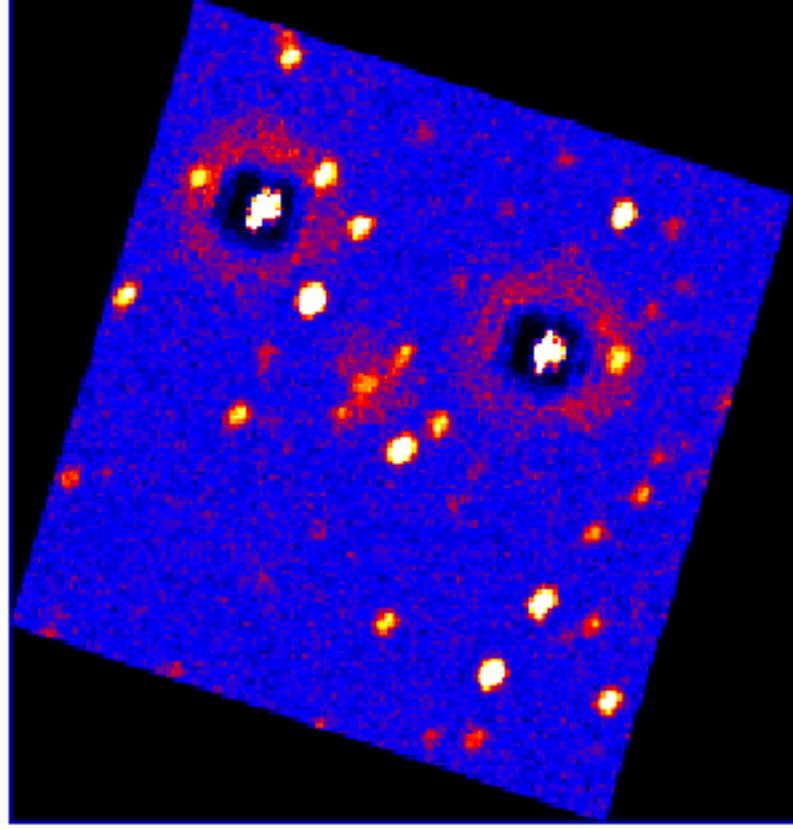

UVOT Finding Chart

OBSID 01094950000 / DATE-OBS 2022-03-02T16:41:52.0

30.0

24:00.0

30.0

49:23:00.0

30.0

22:00.0