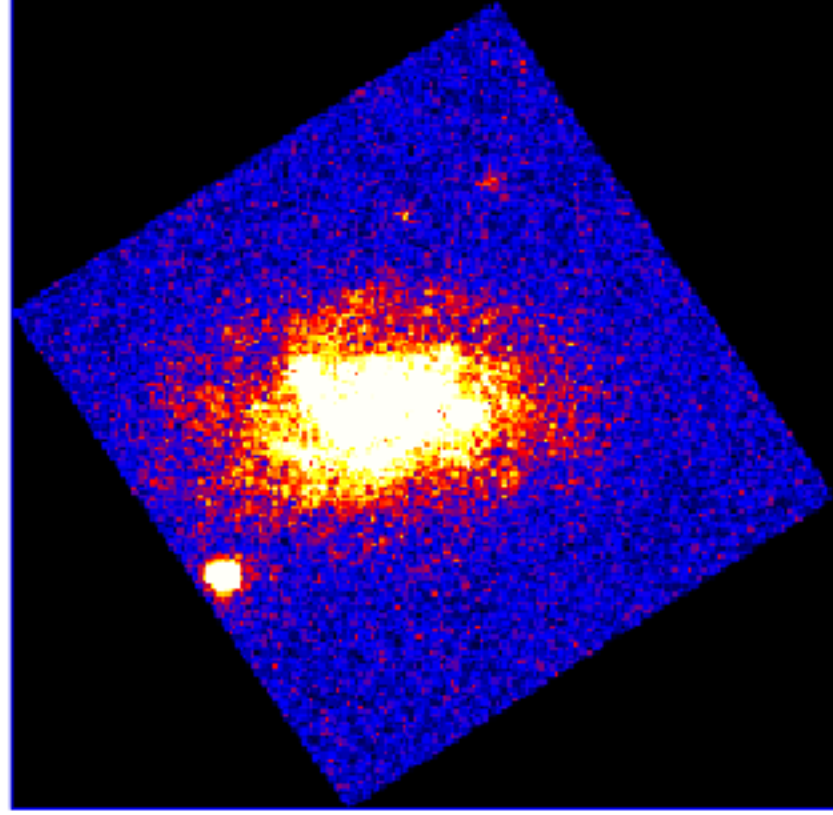

# UVOT Finding Chart

OBSID 00015108003 / DATE-OBS 2022-04-04T07:35:09.7

33:00.0

30.0

32:00.0

30.0

31:00.0

30.0