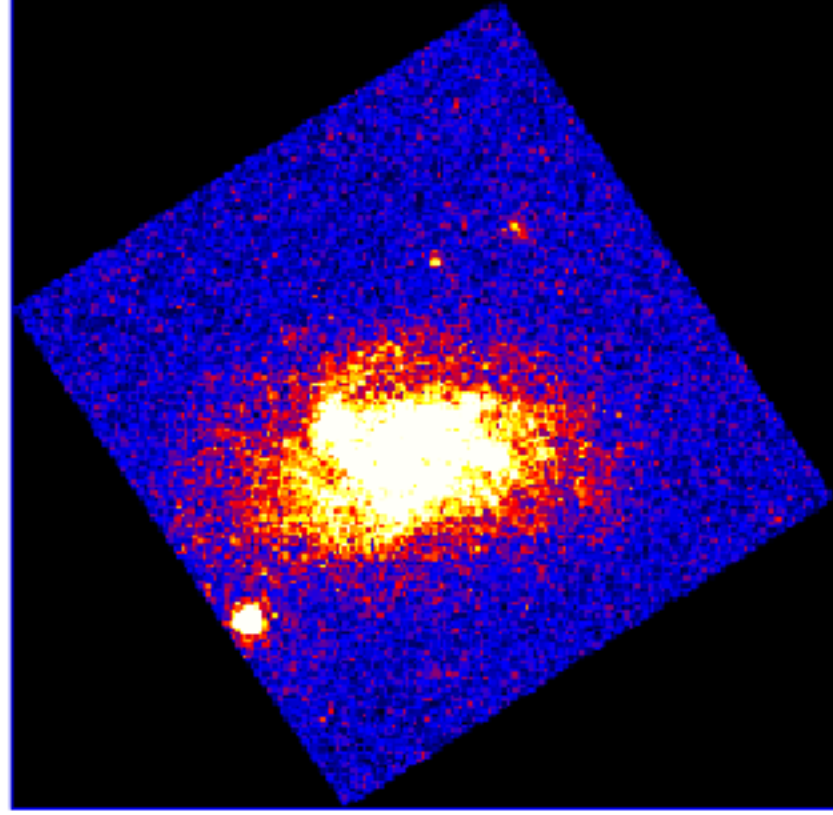

UVOT Finding Chart

OBSID 00015108003 / DATE-OBS 2022-04-04T13:57:19.9

33:00.0

30.0

32:00.0

30.0

31:00.0

30.0