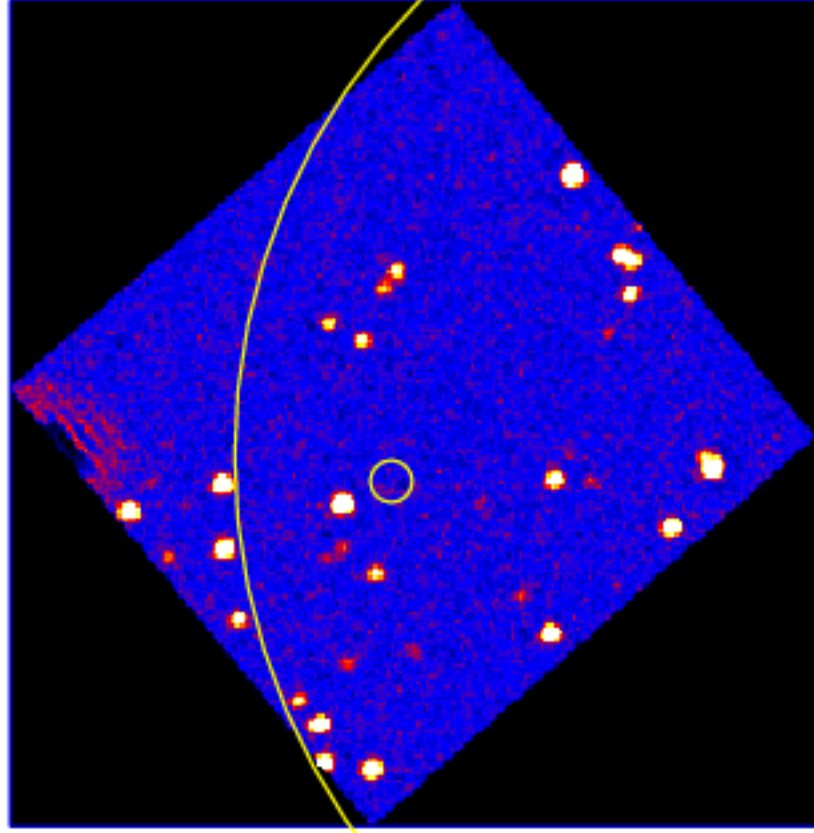

UVOT Finding Chart

OBSID 01104692000 / DATE-OBS 2022-04-30T13:54:45.2

Dec (J2000)
30.0
34:00.0
30.0
9:33:00.0
30.0
32:00.0
30.0
31:00.0

RA (J2000)
6:30:30.0 26.0 22.0