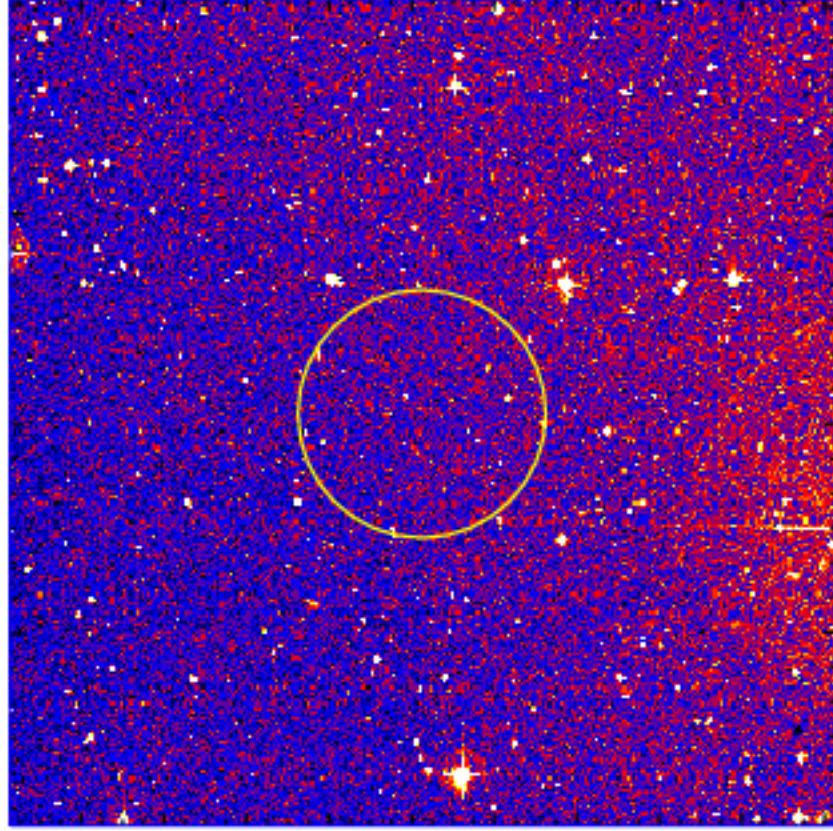

UVOT Finding Chart

OBSID 0110705000 / DATE-OBS 2022-05-18T06:21:59.5

Dec (J2000)
26:00.0
28:00.0
30:00.0
32:00.0
34:00.0
36:00.0
38:00.0
-47:40:00.0
42:00.0
44:00.0

42:00.0 30.0 3:41:00.0 40:30.0

RA (J2000)